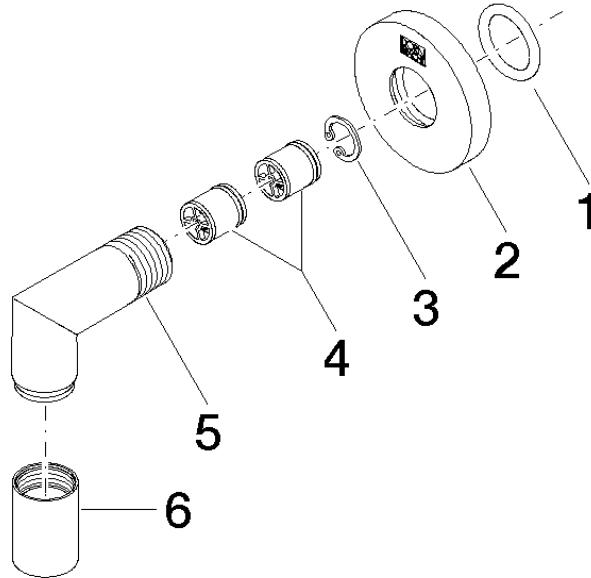

Wall elbow - Brushed Platinum

TARA

28 450 625

- 3/8" shower outlet
- rosette Ø 55 mm
- 1/2" connection
- WRAS 1811023

Intrinsic protection against back flow.

Fits: TARA, META

	Brushed Platinum	28 450 625-06
	Chrome	28 450 625-00
	Platinum	28 450 625-08
	Dark Chrome	28 450 625-19
	Light Gold	28 450 625-26
	Brushed Light Gold	28 450 625-27
	Brushed Durabronze (23kt Gold)	28 450 625-28
	Matte Black	28 450 625-33
	Brushed Bronze	28 450 625-42
	Brushed Champagne (22kt Gold)	28 450 625-46
	Champagne (22kt Gold)	28 450 625-47
	Brushed Chrome	28 450 625-93
	Brushed Dark Platinum	28 450 625-99

ASME A112.18.1	cUPC	EN 1717	Scottish Water Byelaws
UK Water Supply Regulations	XP P 41-280		

Wall elbow - Brushed Platinum

TARA

28 450 625

Certificates

ACS_20 ACC LY

Belgaqua_21-381-2 IAPMO_4976

WRAS_1811

28 450 625

Product version up to 7/6/2018

Product version from 7/6/2018

Wall elbow - Brushed Platinum

TARA

28 450 625

Spare parts list

Product version up to 7/6/2018

Product version from 7/6/2018

No.	Item Number	Name	Quantity used	Delivery time
	90 14 10 026 00 90	seal	6	2