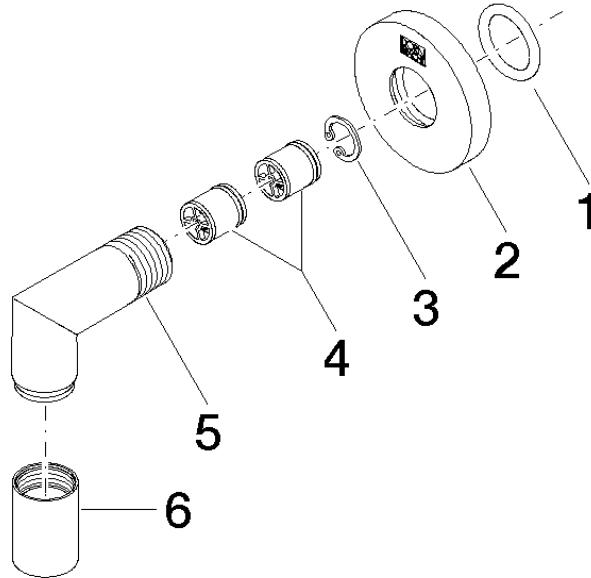

Wall elbow - Platinum

TARA

28 450 625

- 3/8" shower outlet
- rosette Ø 55 mm
- 1/2" connection
- WRAS 1811023

Intrinsic protection against back flow.

Fits: TARA, META

	Platinum	28 450 625-08
	Chrome	28 450 625-00
	Brushed Platinum	28 450 625-06
	Dark Chrome	28 450 625-19
	Light Gold	28 450 625-26
	Brushed Light Gold	28 450 625-27
	Brushed Durabronze (23kt Gold)	28 450 625-28
	Matte Black	28 450 625-33
	Brushed Bronze	28 450 625-42
	Brushed Champagne (22kt Gold)	28 450 625-46
	Champagne (22kt Gold)	28 450 625-47
	Brushed Chrome	28 450 625-93
	Brushed Dark Platinum	28 450 625-99

ASME A112.18.1

cUPC

EN 1717

Scottish Water
Byelaws

UK Water Supply
Regulations

XP P 41-280

Wall elbow - Platinum

TARA

Wall elbow - Platinum

TARA

28 450 625

Spare parts list

Product version up to 7/6/2018

Product version from 7/6/2018

No.	Item Number	Name	Quantity used	Delivery time
	90 14 10 026 00 90	seal	7	2