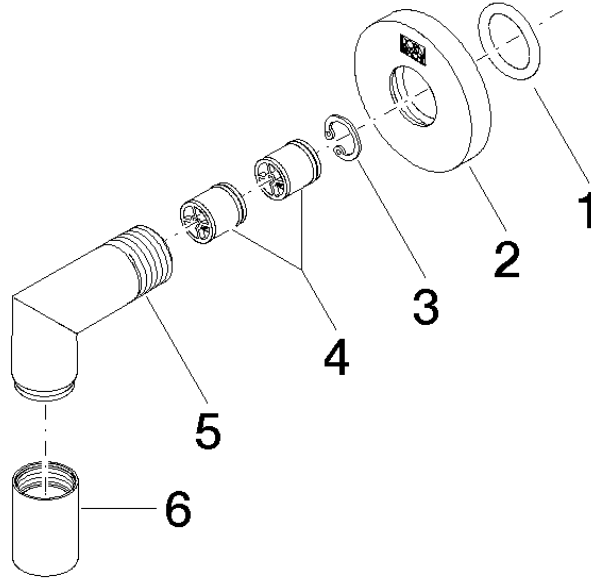

Wall elbow - Light Gold

TARA

28 450 625

- 3/8" shower outlet
- rosette Ø 55 mm
- 1/2" connection
- WRAS 1811023

Intrinsic protection against back flow.

Fits: TARA, META

	Light Gold	28 450 625-26
	Chrome	28 450 625-00
	Brushed Platinum	28 450 625-06
	Platinum	28 450 625-08
	Dark Chrome	28 450 625-19
	Brushed Light Gold	28 450 625-27
	Brushed Durabronze (23kt Gold)	28 450 625-28
	Matte Black	28 450 625-33
	Brushed Bronze	28 450 625-42
	Brushed Champagne (22kt Gold)	28 450 625-46
	Champagne (22kt Gold)	28 450 625-47
	Brushed Chrome	28 450 625-93
	Brushed Dark Platinum	28 450 625-99

Recommended miscellaneous

Concealed wall elbow - 35 085 970 90

- min. recess depth 90 mm
- max. recess depth 163 mm

28 450 625

mm [inches]

Flow rate chart

Product version from 7/6/2018

Wall elbow - Light Gold

TARA

28 450 625

Spare parts list

Product version from 7/6/2018

No.	Item Number	Name	Quantity used	Delivery time
	90 14 10 026 00 90	seal	7	2