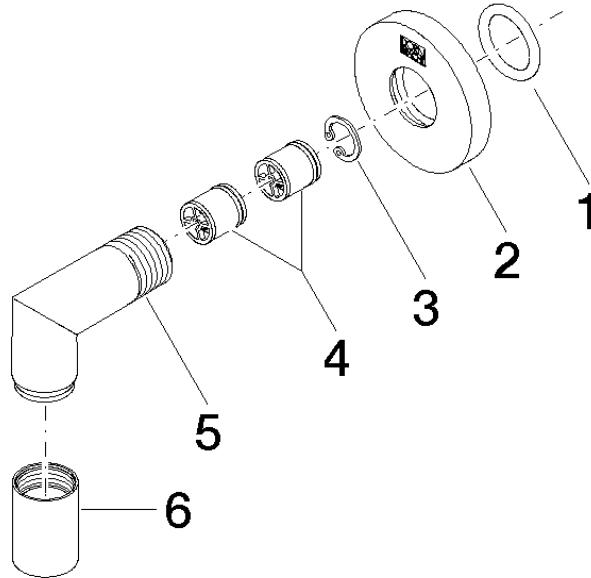

Wall elbow - Matte Black

TARA

28 450 625

- 3/8" shower outlet
- rosette Ø 55 mm
- 1/2" connection
- WRAS 1811023

Intrinsic protection against back flow.

Fits: TARA, META

	Matte Black	28 450 625-33
	Chrome	28 450 625-00
	Brushed Platinum	28 450 625-06
	Platinum	28 450 625-08
	Dark Chrome	28 450 625-19
	Light Gold	28 450 625-26
	Brushed Light Gold	28 450 625-27
	Brushed Durabronze (23kt Gold)	28 450 625-28
	Brushed Bronze	28 450 625-42
	Brushed Champagne (22kt Gold)	28 450 625-46
	Champagne (22kt Gold)	28 450 625-47
	Brushed Chrome	28 450 625-93
	Brushed Dark Platinum	28 450 625-99

ASME A112.18.1	cUPC	EN 1717	Scottish Water Byelaws
UK Water Supply Regulations	XP P 41-280		

Wall elbow - Matte Black

TARA

28 450 625

Certificates

ACS_20 ACC LY

Belgaqua_21-381-2 IAPMO_4976

WRAS_1811

28 450 625

Product version up to 7/6/2018

Product version from 7/6/2018

Wall elbow - Matte Black

TARA

28 450 625

Spare parts list

Product version up to 7/6/2018

Product version from 7/6/2018

No.	Item Number	Name	Quantity used	Delivery time
	90 14 10 026 00 90	seal	7	2