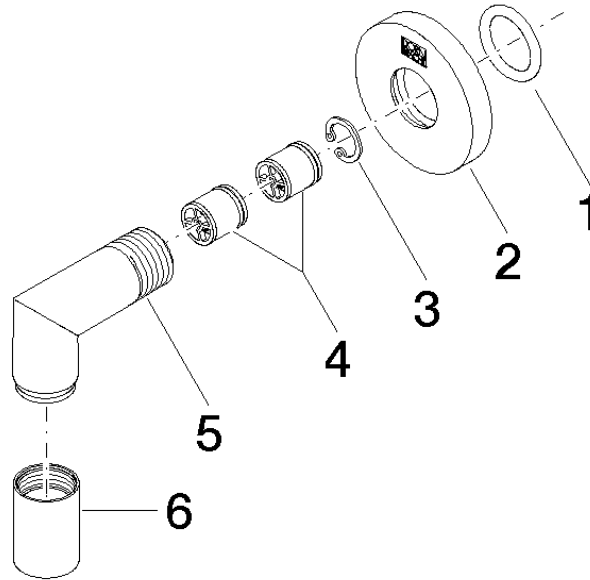

Wall elbow - Brushed Bronze

TARA

28 450 625

- 3/8" shower outlet
- rosette Ø 55 mm
- 1/2" connection
- WRAS 1811023

Intrinsic protection against back flow.

Fits: TARA, META

	Brushed Bronze	28 450 625-42
	Chrome	28 450 625-00
	Brushed Platinum	28 450 625-06
	Platinum	28 450 625-08
	Dark Chrome	28 450 625-19
	Light Gold	28 450 625-26
	Brushed Light Gold	28 450 625-27
	Brushed Durabronze (23kt Gold)	28 450 625-28
	Matte Black	28 450 625-33
	Brushed Champagne (22kt Gold)	28 450 625-46
	Champagne (22kt Gold)	28 450 625-47
	Brushed Chrome	28 450 625-93
	Brushed Dark Platinum	28 450 625-99

28 450 625

mm [inches]

Flow rate chart

28 450 625

**Product version from 7/6/2018**

Parts for other  
finishes can be found  
here: [Chrome](#)

## Wall elbow - Brushed Bronze

TARA

28 450 625

#### Product version from 7/6/2018

No.	Item Number	Name	Quantity used	Delivery time
	90 14 10 026 00 90	seal	7	2