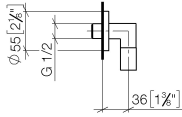

Wall elbow - Brushed Bronze

TARA

28 450 625

- 3/8" shower outlet
- rosette Ø 55 mm
- 1/2" connection
- WRAS 1811023

Intrinsic protection against back flow.

Fits: TARA, META

	Brushed Bronze	28 450 625-42
	Chrome	28 450 625-00
	Brushed Platinum	28 450 625-06
	Platinum	28 450 625-08
	Dark Chrome	28 450 625-19
	Light Gold	28 450 625-26
	Brushed Light Gold	28 450 625-27
	Brushed Durabronze (23kt Gold)	28 450 625-28
	Matte Black	28 450 625-33
	Brushed Champagne (22kt Gold)	28 450 625-46
	Champagne (22kt Gold)	28 450 625-47
	Brushed Chrome	28 450 625-93
	Brushed Dark Platinum	28 450 625-99

28 450 625

mm [inches]

Flow rate chart

28 450 625

**Product version from 7/6/2018**

Parts for other  
finishes can be found  
here: [Chrome](#)