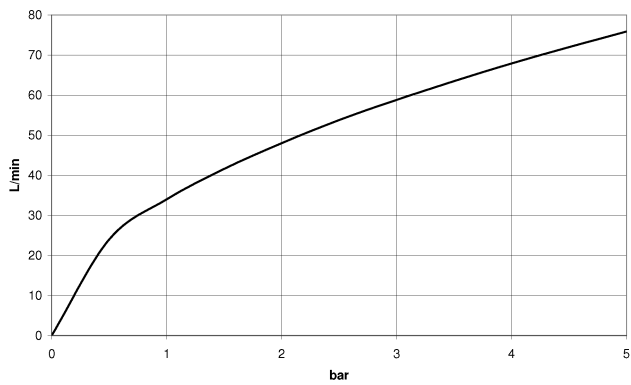

Wall elbow - aluminium

28 450 625

- 3/8" shower outlet
- rosette Ø 55 mm
- 1/2" connection
- WRAS

Intrinsic protection against back flow.

	aluminium	28 450 625-45
	Chrome	28 450 625-00
	brushed chrome	28 450 625-04
	Brushed Platinum	28 450 625-06
	Platinum	28 450 625-08
	Dark Chrome	28 450 625-19
	Light Gold	28 450 625-26
	Brushed Light Gold	28 450 625-27
	Brushed Durabronze (23kt Gold)	28 450 625-28
	Matte Black	28 450 625-33
	Brushed Bronze	28 450 625-42
	Brushed Champagne (22kt Gold)	28 450 625-46
	Champagne (22kt Gold)	28 450 625-47
	Brushed Chrome	28 450 625-93
	Brushed Dark Platinum	28 450 625-99

Wall elbow - aluminium

28 450 625

mm [inches]

Flow rate chart

Codes & Standards

EN 1717

Scottish Water
Byelaws

UK Water Supply
Regulations