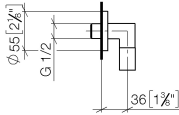

Wall elbow - aluminium

28 450 625

- 3/8" shower outlet
- rosette Ø 55 mm
- 1/2" connection
- WRAS

Intrinsic protection against back flow.

	aluminium	28 450 625-45
	Chrome	28 450 625-00
	brushed chrome	28 450 625-04
	Brushed Platinum	28 450 625-06
	Platinum	28 450 625-08
	Dark Chrome	28 450 625-19
	Light Gold	28 450 625-26
	Brushed Light Gold	28 450 625-27
	Brushed Durabronze (23kt Gold)	28 450 625-28
	Matte Black	28 450 625-33
	Brushed Bronze	28 450 625-42
	Brushed Champagne (22kt Gold)	28 450 625-46
	Champagne (22kt Gold)	28 450 625-47
	Brushed Chrome	28 450 625-93
	Brushed Dark Platinum	28 450 625-99

Wall elbow - aluminium

28 450 625

mm [inches]

Flow rate chart

Codes & Standards

EN 1717

Scottish Water
Byelaws

UK Water Supply
Regulations