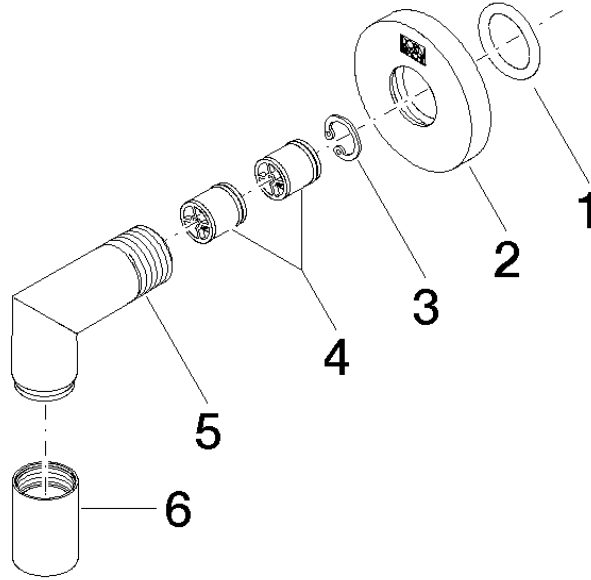

Wall elbow - Champagne (22kt Gold)

TARA

28 450 625

- 3/8" shower outlet
- rosette Ø 55 mm
- 1/2" connection
- WRAS 1811023

Intrinsic protection against back flow.

Fits: TARA, META

	Champagne (22kt Gold)	28 450 625-47
	Chrome	28 450 625-00
	Brushed Platinum	28 450 625-06
	Platinum	28 450 625-08
	Dark Chrome	28 450 625-19
	Light Gold	28 450 625-26
	Brushed Light Gold	28 450 625-27
	Brushed Durabronze (23kt Gold)	28 450 625-28
	Matte Black	28 450 625-33
	Brushed Bronze	28 450 625-42
	Brushed Champagne (22kt Gold)	28 450 625-46
	Brushed Chrome	28 450 625-93
	Brushed Dark Platinum	28 450 625-99

Recommended miscellaneous

Concealed wall elbow -

35 085 970 90

- max. recess depth 163 mm
- min. recess depth 90 mm

28 450 625

mm [inches]

Flow rate chart

Codes & Standards

EN 1717

Wall elbow - Champagne (22kt Gold)

TARA

28 450 625

Certificates

Belgaqua_21-381-2

Product version from 7/6/2018

Wall elbow - Champagne (22kt Gold)

TARA

28 450 625

Spare parts list

Product version from 7/6/2018

No.	Item Number	Name	Quantity used	Delivery time
	90 14 10 026 00 90	seal	7	2