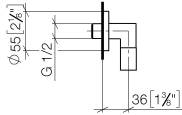

Wall elbow - Brushed Chrome

TARA

28 450 625

- 3/8" shower outlet
- rosette Ø 55 mm
- 1/2" connection
- WRAS 1811023

Intrinsic protection against back flow.

Fits: TARA, META

	Brushed Chrome	28 450 625-93
	Chrome	28 450 625-00
	Brushed Platinum	28 450 625-06
	Platinum	28 450 625-08
	Dark Chrome	28 450 625-19
	Light Gold	28 450 625-26
	Brushed Light Gold	28 450 625-27
	Brushed Durabronze (23kt Gold)	28 450 625-28
	Matte Black	28 450 625-33
	Brushed Bronze	28 450 625-42
	Brushed Champagne (22kt Gold)	28 450 625-46
	Champagne (22kt Gold)	28 450 625-47
	Brushed Dark Platinum	28 450 625-99

28 450 625

mm [inches]

Flow rate chart

Codes & Standards

ASME A112.18.1	cUPC	EN 1717	Scottish Water Byelaws
UK Water Supply Regulations	XP P 41-280		

Wall elbow - Brushed Chrome

TARA

28 450 625