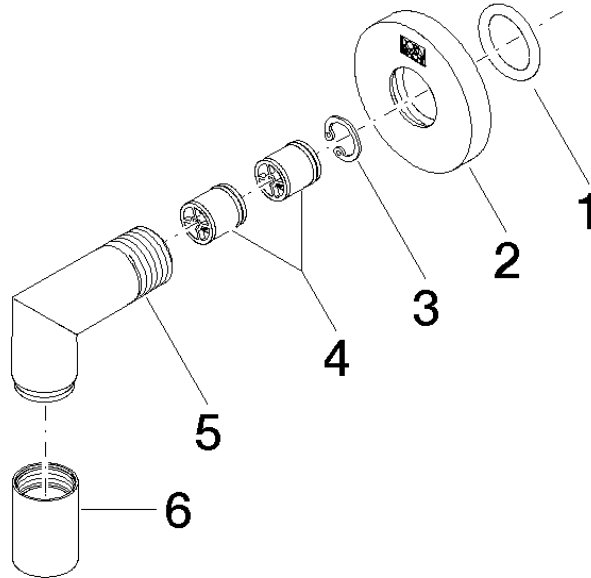

Wall elbow - Brushed Chrome

TARA

28 450 625

- 3/8" shower outlet
- rosette Ø 55 mm
- 1/2" connection
- WRAS 1811023

Intrinsic protection against back flow.

Fits: TARA, META

	Brushed Chrome	28 450 625-93
	Chrome	28 450 625-00
	Brushed Platinum	28 450 625-06
	Platinum	28 450 625-08
	Dark Chrome	28 450 625-19
	Light Gold	28 450 625-26
	Brushed Light Gold	28 450 625-27
	Brushed Durabronze (23kt Gold)	28 450 625-28
	Matte Black	28 450 625-33
	Brushed Bronze	28 450 625-42
	Brushed Champagne (22kt Gold)	28 450 625-46
	Champagne (22kt Gold)	28 450 625-47
	Brushed Dark Platinum	28 450 625-99

28 450 625

mm [inches]

Flow rate chart

Codes & Standards

ASME A112.18.1	cUPC	EN 1717	Scottish Water Byelaws
UK Water Supply Regulations	XP P 41-280		

Wall elbow - Brushed Chrome

TARA

28 450 625

Wall elbow - Brushed Chrome

TARA

28 450 625

Spare parts list

Product version up to 7/6/2018

Product version from 7/6/2018

No.	Item Number	Name	Quantity used	Delivery time
	90 14 10 026 00 90	seal	7	2