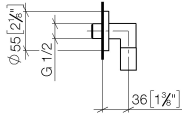

EDITION PRO Wall elbow - Chrome

28 450 626

- 3/8" shower outlet
- rosette Ø 55 mm
- 1/2" connection
- WRAS 1811077

Intrinsic protection against back flow.

	Chrome	28 450 626-00
	Matte Black	28 450 626-33
	Brushed Chrome	28 450 626-93

EDITION PRO Wall elbow - Chrome

28 450 626

mm [inches]

Codes & Standards

EN 1717

Scottish Water
Byelaws

UK Water Supply
Regulations

Certificates