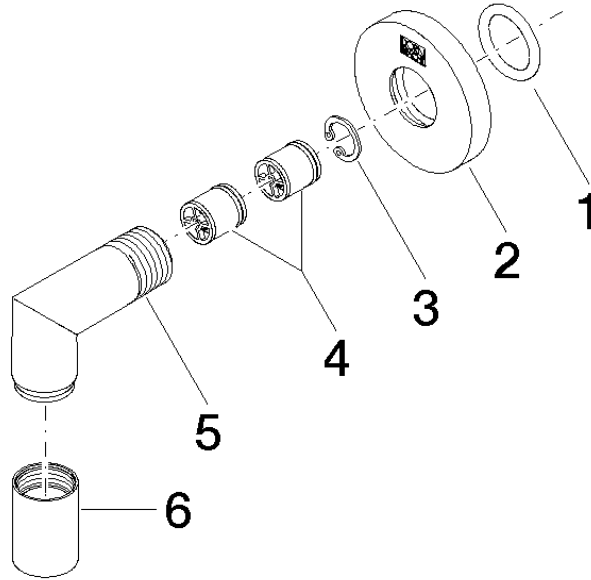

### Certificates

---

Belgaqua\_21-381-2 WRAS\_1811

EDITION PRO Wall elbow - Matte Black

---

28 450 626

Parts for other  
finishes can be found  
here: [Chrome](#)

### Spare parts list

No.	Item Number	Name	Quantity used	Delivery time
	90 14 10 026 00 90	seal	6	2