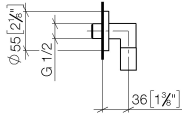

## EDITION PRO Wall elbow - Matte Black

---

28 450 626

- 3/8" shower outlet
- rosette Ø 55 mm
- 1/2" connection
- WRAS 1811077

Intrinsic protection against back flow.

	Matte Black	28 450 626-33
	Chrome	28 450 626-00
	Brushed Chrome	28 450 626-93

## EDITION PRO Wall elbow - Matte Black

---

28 450 626

mm [inches]

### Spare parts list

No.	Item Number	Name	Quantity used	Delivery time
	90 14 10 026 00 90	seal	6	2