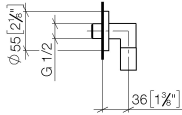

## EDITION PRO Wall elbow - Brushed Chrome

---

28 450 626

- 3/8" shower outlet
- rosette Ø 55 mm
- 1/2" connection
- WRAS 1811077

Intrinsic protection against back flow.

	Brushed Chrome	28 450 626-93
	Chrome	28 450 626-00
	Matte Black	28 450 626-33

## EDITION PRO Wall elbow - Brushed Chrome

---

28 450 626

mm [inches]

### Spare parts list

No.	Item Number	Name	Quantity used	Delivery time
	90 14 10 026 00 90	seal	6	2