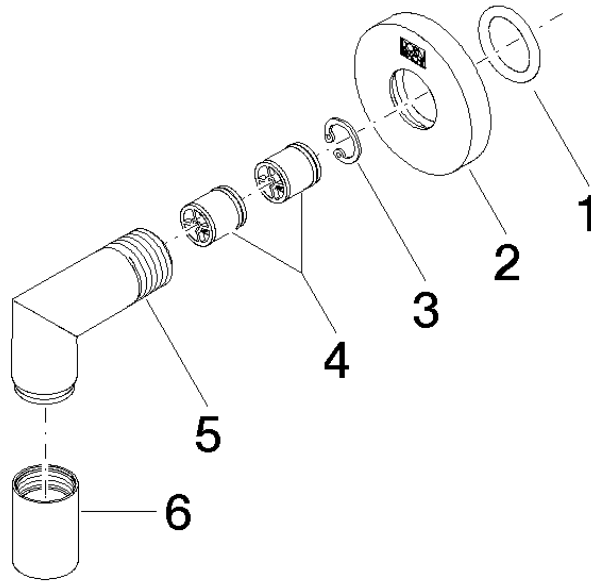

## EDITION PRO Wall elbow - Brushed Chrome

---

28 450 626

Parts for other  
finishes can be found  
here: [Chrome](#)

### Spare parts list

No.	Item Number	Name	Quantity used	Delivery time
	90 14 10 026 00 90	seal	6	2