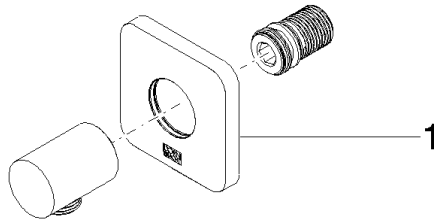

DORNBACHT YARRE Wall elbow - Chrome

28 450 832

- 1/2" shower outlet
- rosette 60 x 60 mm
- 1/2" connection
- rosette 60 x 60 mm
- WRAS 2305028

Intrinsic protection against back flow.

	Chrome	28 450 832-00
	Soft Black	28 450 832-69

Recommended miscellaneous

- Concealed wall elbow -** 35 085 970 90
- max. recess depth 163 mm
 - min. recess depth 90 mm

DORNBACHT YARRE Wall elbow - Chrome

28 450 832

mm [inches]

Codes & Standards

Scottish Water
Byelaws

UK Water Supply
Regulations

Certificates

WRAS_2305

DORNBRAUCH YARRE Wall elbow - Chrome

28 450 832

Product version from 1/1/2023

DORNBACHT YARRE Wall elbow - Chrome

28 450 832

Spare parts list

Product version from 1/1/2023

No.	Item Number	Name	Quantity used	Delivery time
	90 27 83 020 00-00	rosette	1	2