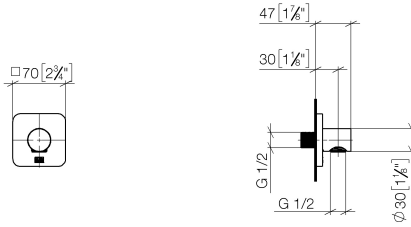

## DORNBACHT YARRE Wall elbow - Chrome

---

28 450 832

- 1/2" shower outlet
- rosette 60 x 60 mm
- 1/2" connection
- rosette 60 x 60 mm
- WRAS 2305028

Intrinsic protection against back flow.

	Chrome	28 450 832-00
	Soft Black	28 450 832-69

### Recommended miscellaneous

---

- Concealed wall elbow -** 35 085 970 90
- max. recess depth 163 mm
  - min. recess depth 90 mm

## DORNBACHT YARRE Wall elbow - Chrome

---

28 450 832

mm [inches]