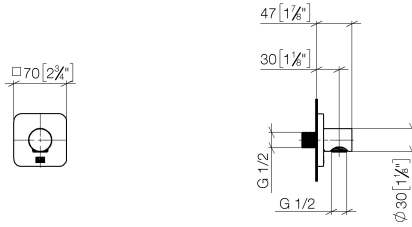

DORNBACHT YARRE Wall elbow - Chrome

28 450 832

- 1/2" shower outlet
- rosette 60 x 60 mm
- 1/2" connection
- rosette 60 x 60 mm
- WRAS 2305028

Intrinsic protection against back flow.

	Chrome	28 450 832-00
	Soft Black	28 450 832-69

Recommended miscellaneous

- Concealed wall elbow -** 35 085 970 90
- max. recess depth 163 mm
 - min. recess depth 90 mm

DORNBACHT YARRE Wall elbow - Chrome

28 450 832

mm [inches]

Codes & Standards

Scottish Water
Byelaws

UK Water Supply
Regulations

Certificates

WRAS_2305

DORNBRAUCH YARRE Wall elbow - Chrome

28 450 832

Product version from 1/1/2023

DORNBACHT YARRE Wall elbow - Chrome

28 450 832