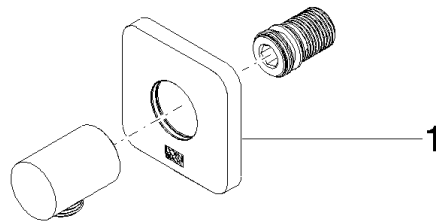

DORNBRAUCH YARRE Wall elbow - Chrome

---

28 450 832

Product version from 1/1/2023