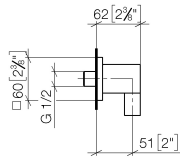

Wall elbow - Platinum

IMO

28 450 980

- 3/8" shower outlet
- rosette 60 x 60 mm
- 1/2" connection
- WRAS 2310091

Intrinsic protection against back flow.

Fits: IMO, MEM, CL.1, CYO

	Platinum	28 450 980-08
	Chrome	28 450 980-00
	Brushed Platinum	28 450 980-06
	Durabress (23kt Gold)	28 450 980-09
	Dark Chrome	28 450 980-19
	Brushed Light Gold	28 450 980-27
	Brushed Durabress (23kt Gold)	28 450 980-28
	Matte Black	28 450 980-33
	Brushed Champagne (22kt Gold)	28 450 980-46
	Champagne (22kt Gold)	28 450 980-47
	Brushed Chrome	28 450 980-93
	Brushed Dark Platinum	28 450 980-99

Recommended miscellaneous

Concealed wall elbow -

35 085 970 90

- max. recess depth 163 mm
- min. recess depth 90 mm

28 450 980

mm [inches]

Flow rate chart

Codes & Standards

ASME A112.18.1

cUPC

EN 1717

Scottish Water
Byelaws

UK Water Supply
Regulations

Wall elbow - Platinum

IMO

28 450 980