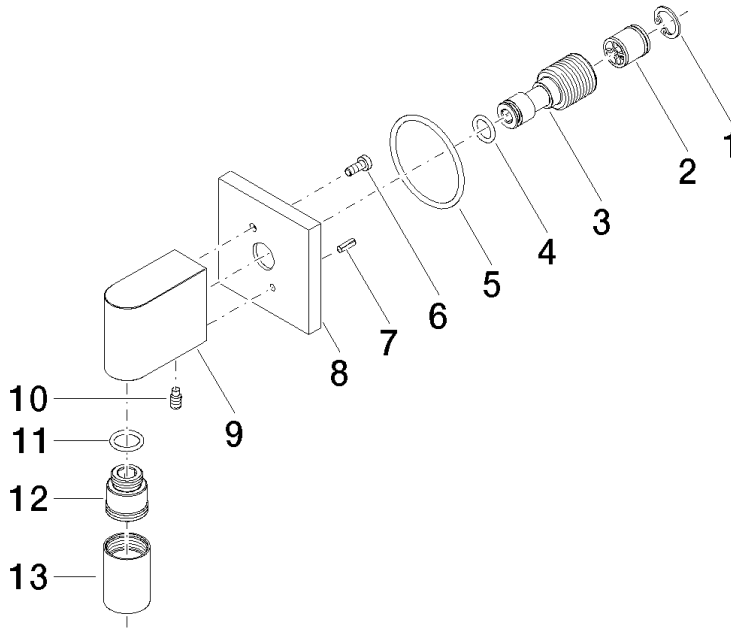

Product version from 3/2/2021

Wall elbow - Platinum

IMO

28 450 980

Spare parts list

Product version up to 7/6/2018

Product version from 7/6/2018 to 3/2/2021

Product version from 3/2/2021