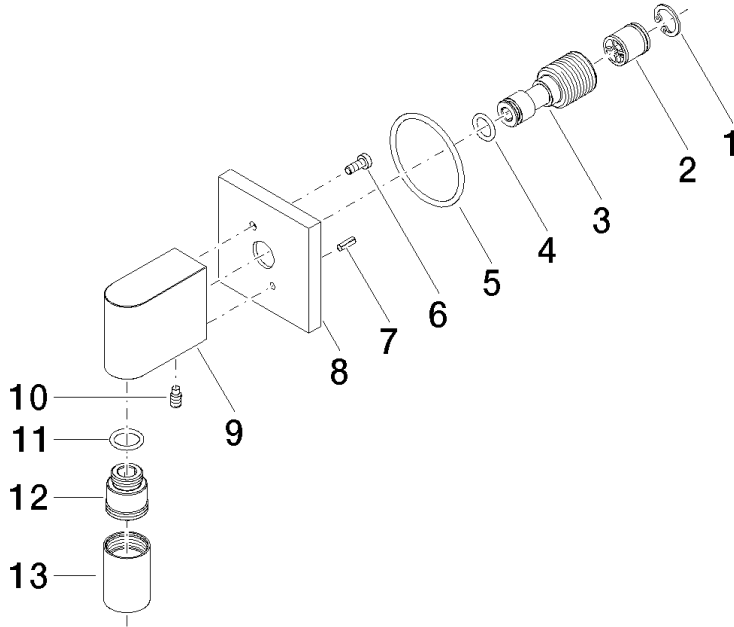

Wall elbow - Dark Chrome

IMO

28 450 980

- 3/8" shower outlet
- rosette 60 x 60 mm
- 1/2" connection
- WRAS 2310091

Intrinsic protection against back flow.

Fits: IMO, MEM, CL.1, CYO

	Dark Chrome	28 450 980-19
	Chrome	28 450 980-00
	Brushed Platinum	28 450 980-06
	Platinum	28 450 980-08
	Durabrand (23kt Gold)	28 450 980-09
	Brushed Light Gold	28 450 980-27
	Brushed Durabrand (23kt Gold)	28 450 980-28
	Matte Black	28 450 980-33
	Brushed Champagne (22kt Gold)	28 450 980-46
	Champagne (22kt Gold)	28 450 980-47
	Brushed Chrome	28 450 980-93
	Brushed Dark Platinum	28 450 980-99

Recommended miscellaneous

Concealed wall elbow -

35 085 970 90

- max. recess depth 163 mm
- min. recess depth 90 mm

28 450 980

mm [inches]

Flow rate chart

Codes & Standards

EN 1717

Scottish Water
Byelaws

UK Water Supply
Regulations

Wall elbow - Dark Chrome

IMO

28 450 980

Certificates

WRAS_2310

Belgaqua_22_280_2

Wall elbow - Dark Chrome

IMO

28 450 980

Spare parts list