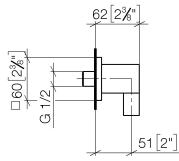

Wall elbow - Dark Chrome

IMO

28 450 980

- 3/8" shower outlet
- rosette 60 x 60 mm
- 1/2" connection
- WRAS 2310091

Intrinsic protection against back flow.

Fits: IMO, MEM, CL.1, CYO

	Dark Chrome	28 450 980-19
	Chrome	28 450 980-00
	Brushed Platinum	28 450 980-06
	Platinum	28 450 980-08
	Durabrand (23kt Gold)	28 450 980-09
	Brushed Light Gold	28 450 980-27
	Brushed Durabrand (23kt Gold)	28 450 980-28
	Matte Black	28 450 980-33
	Brushed Champagne (22kt Gold)	28 450 980-46
	Champagne (22kt Gold)	28 450 980-47
	Brushed Chrome	28 450 980-93
	Brushed Dark Platinum	28 450 980-99

Recommended miscellaneous

Concealed wall elbow -

35 085 970 90

- max. recess depth 163 mm
- min. recess depth 90 mm

28 450 980

mm [inches]

Flow rate chart

Codes & Standards

EN 1717

Scottish Water
Byelaws

UK Water Supply
Regulations

Wall elbow - Dark Chrome

IMO

28 450 980

Certificates

WRAS_2310