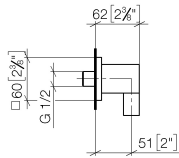

Wall elbow - Brushed Light Gold

IMO

28 450 980

- 3/8" shower outlet
- rosette 60 x 60 mm
- 1/2" connection
- WRAS 2310091

Intrinsic protection against back flow.

Fits: IMO, MEM, CL.1, CYO

	Brushed Light Gold	28 450 980-27
	Chrome	28 450 980-00
	Brushed Platinum	28 450 980-06
	Platinum	28 450 980-08
	Durabrand (23kt Gold)	28 450 980-09
	Dark Chrome	28 450 980-19
	Brushed Durabrand (23kt Gold)	28 450 980-28
	Matte Black	28 450 980-33
	Brushed Champagne (22kt Gold)	28 450 980-46
	Champagne (22kt Gold)	28 450 980-47
	Brushed Chrome	28 450 980-93
	Brushed Dark Platinum	28 450 980-99

Recommended miscellaneous

Concealed wall elbow -

35 085 970 90

- min. recess depth 90 mm
- max. recess depth 163 mm

28 450 980

mm [inches]

Flow rate chart

Codes & Standards

EN 1717

Scottish Water
Byelaws

UK Water Supply
Regulations

Wall elbow - Brushed Light Gold

IMO

28 450 980

Certificates

WRAS_2310

Belgaqua_22_280_2

28 450 980

Product version from 3/2/2021

Wall elbow - Brushed Light Gold

IMO

28 450 980

Spare parts list

Product version from 3/2/2021