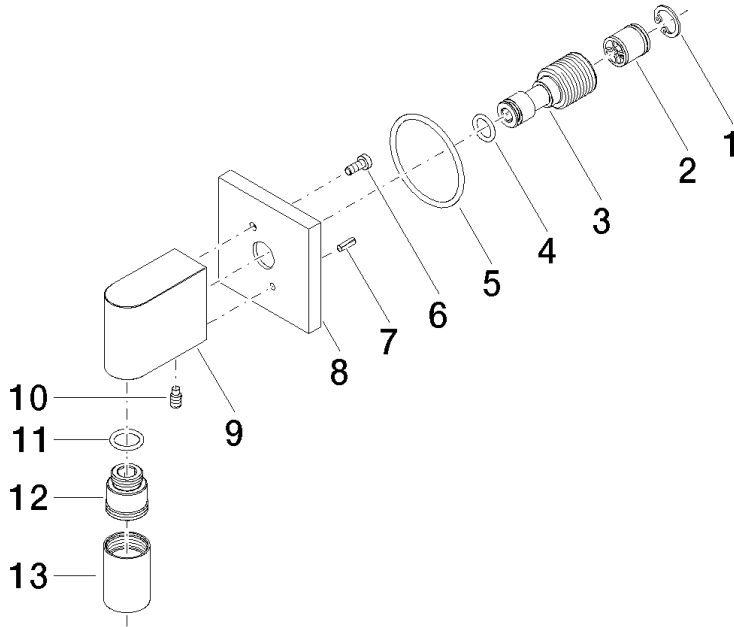

Wall elbow - Brushed Light Gold

IMO

28 450 980

- 3/8" shower outlet
- rosette 60 x 60 mm
- 1/2" connection
- WRAS 2310091

Intrinsic protection against back flow.

Fits: IMO, MEM, CL.1, CYO

	Brushed Light Gold	28 450 980-27
	Chrome	28 450 980-00
	Brushed Platinum	28 450 980-06
	Platinum	28 450 980-08
	Durabrand (23kt Gold)	28 450 980-09
	Dark Chrome	28 450 980-19
	Brushed Durabrand (23kt Gold)	28 450 980-28
	Matte Black	28 450 980-33
	Brushed Champagne (22kt Gold)	28 450 980-46
	Champagne (22kt Gold)	28 450 980-47
	Brushed Chrome	28 450 980-93
	Brushed Dark Platinum	28 450 980-99

Recommended miscellaneous

Concealed wall elbow -

35 085 970 90

- min. recess depth 90 mm
- max. recess depth 163 mm

28 450 980

mm [inches]

Flow rate chart

Codes & Standards

EN 1717

Scottish Water
Byelaws

UK Water Supply
Regulations

Wall elbow - Brushed Light Gold

IMO

28 450 980

Certificates

WRAS_2310

Belgaqua_22_280_2

28 450 980

Product version from 3/2/2021

Wall elbow - Brushed Light Gold

IMO

28 450 980

Spare parts list

Product version from 3/2/2021