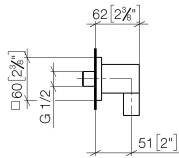

Wall elbow - Brushed Durabron (23kt Gold)

IMO

28 450 980

- 3/8" shower outlet
- rosette 60 x 60 mm
- 1/2" connection
- WRAS 2310091

Intrinsic protection against back flow.

Fits: IMO, MEM, CL.1, CYO

	Brushed Durabron (23kt Gold)	28 450 980-28
	Chrome	28 450 980-00
	Brushed Platinum	28 450 980-06
	Platinum	28 450 980-08
	Durabron (23kt Gold)	28 450 980-09
	Dark Chrome	28 450 980-19
	Brushed Light Gold	28 450 980-27
	Matte Black	28 450 980-33
	Brushed Champagne (22kt Gold)	28 450 980-46
	Champagne (22kt Gold)	28 450 980-47
	Brushed Chrome	28 450 980-93
	Brushed Dark Platinum	28 450 980-99

Recommended miscellaneous

Concealed wall elbow -

35 085 970 90

- max. recess depth 163 mm
- min. recess depth 90 mm

28 450 980

mm [inches]

Flow rate chart

Codes & Standards