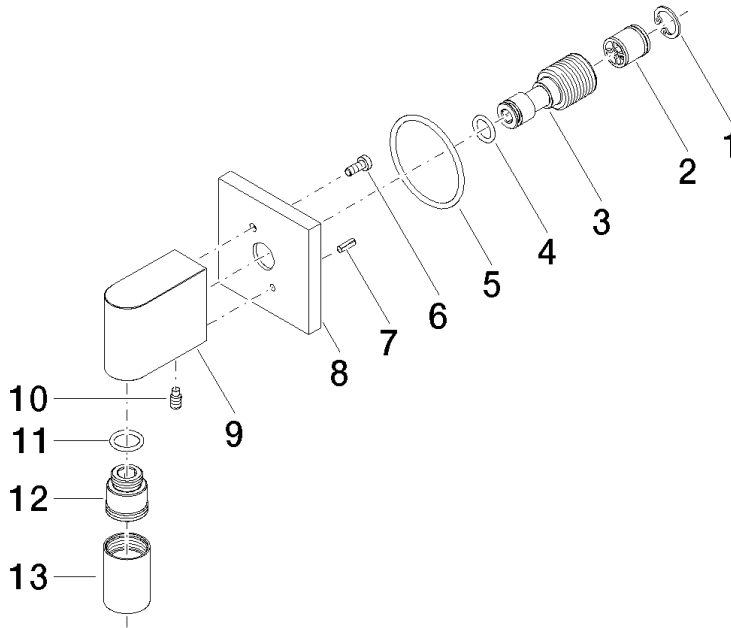

Wall elbow - Brushed Durabron (23kt Gold)

IMO

28 450 980

- 3/8" shower outlet
- rosette 60 x 60 mm
- 1/2" connection
- WRAS 2310091

Intrinsic protection against back flow.

Fits: IMO, MEM, CL.1, CYO

	Brushed Durabron (23kt Gold)	28 450 980-28
	Chrome	28 450 980-00
	Brushed Platinum	28 450 980-06
	Platinum	28 450 980-08
	Durabron (23kt Gold)	28 450 980-09
	Dark Chrome	28 450 980-19
	Brushed Light Gold	28 450 980-27
	Matte Black	28 450 980-33
	Brushed Champagne (22kt Gold)	28 450 980-46
	Champagne (22kt Gold)	28 450 980-47
	Brushed Chrome	28 450 980-93
	Brushed Dark Platinum	28 450 980-99

WRAS_2310

Belgaqua_22_280_2

28 450 980

Product version up to 7/6/2018

Product version from 7/6/2018 to 3/2/2021

Product version from 3/2/2021

Wall elbow - Brushed Durabronz (23kt Gold)

IMO

28 450 980

Spare parts list

Product version up to 7/6/2018

Product version from 7/6/2018 to 3/2/2021

Product version from 3/2/2021

No.	Item Number	Name	Quantity used	Delivery time
	09 16 01 014 90	ring	13	2