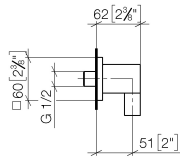

Wall elbow - Matte Black

IMO

28 450 980

- 3/8" shower outlet
- rosette 60 x 60 mm
- 1/2" connection
- WRAS 2310091

Intrinsic protection against back flow.

Fits: IMO, MEM, CL.1, CYO

	Matte Black	28 450 980-33
	Chrome	28 450 980-00
	Brushed Platinum	28 450 980-06
	Platinum	28 450 980-08
	Durabrand (23kt Gold)	28 450 980-09
	Dark Chrome	28 450 980-19
	Brushed Light Gold	28 450 980-27
	Brushed Durabrand (23kt Gold)	28 450 980-28
	Brushed Champagne (22kt Gold)	28 450 980-46
	Champagne (22kt Gold)	28 450 980-47
	Brushed Chrome	28 450 980-93
	Brushed Dark Platinum	28 450 980-99

Recommended miscellaneous

Concealed wall elbow -

35 085 970 90

- max. recess depth 163 mm
- min. recess depth 90 mm

28 450 980

mm [inches]

Flow rate chart

Codes & Standards

ASME A112.18.1

cUPC

EN 1717

Scottish Water
Byelaws

UK Water Supply
Regulations

Wall elbow - Matte Black

IMO

28 450 980