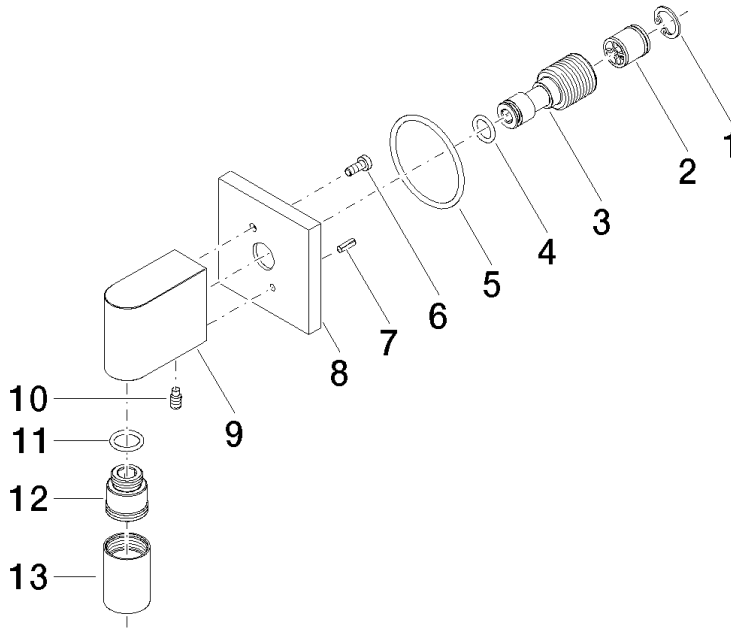

ASME A112.18.1

cUPC

EN 1717

Scottish Water
Byelaws

UK Water Supply
Regulations

Wall elbow - Matte Black

IMO

28 450 980

Product version from 3/2/2021

Wall elbow - Matte Black

IMO

28 450 980

Spare parts list

Product version up to 7/6/2018

Product version from 7/6/2018 to 3/2/2021

Product version from 3/2/2021