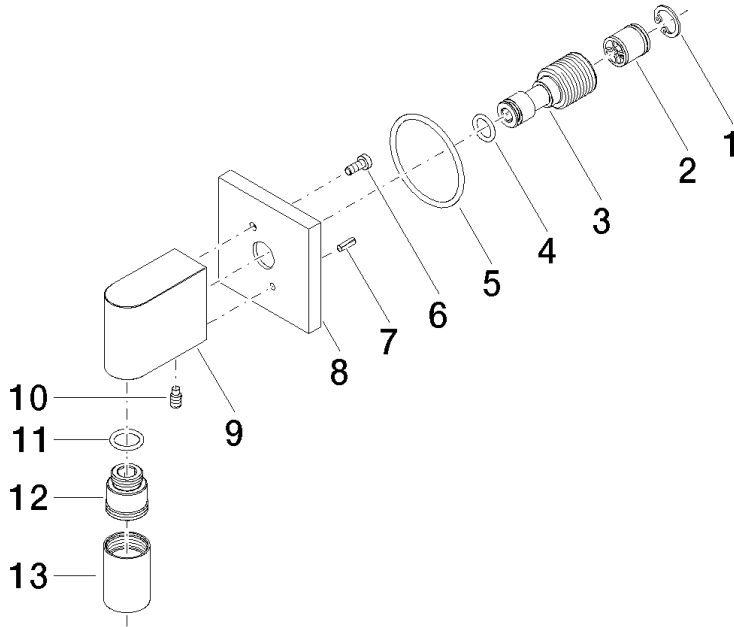

**Wall elbow - Brushed Champagne (22kt Gold)**

IMO

28 450 980

- 3/8" shower outlet
- rosette 60 x 60 mm
- 1/2" connection
- WRAS 2310091

Intrinsic protection against back flow.

Fits: IMO, MEM, CL.1, CYO

	Brushed Champagne (22kt Gold)	28 450 980-46
	Chrome	28 450 980-00
	Brushed Platinum	28 450 980-06
	Platinum	28 450 980-08
	Durabrand (23kt Gold)	28 450 980-09
	Dark Chrome	28 450 980-19
	Brushed Light Gold	28 450 980-27
	Brushed Durabrand (23kt Gold)	28 450 980-28
	Matte Black	28 450 980-33
	Champagne (22kt Gold)	28 450 980-47
	Brushed Chrome	28 450 980-93
	Brushed Dark Platinum	28 450 980-99

**Recommended miscellaneous**

- Concealed wall elbow -**
- max. recess depth 163 mm
  - min. recess depth 90 mm

35 085 970 90

28 450 980

mm [inches]

Flow rate chart

Codes & Standards

EN 1717

Scottish Water  
Byelaws

UK Water Supply  
Regulations

Wall elbow - Brushed Champagne (22kt Gold)

IMO

28 450 980

Certificates

WRAS\_2310

Belgaqua\_22\_280\_2

28 450 980

Product version from 3/2/2021

Wall elbow - Brushed Champagne (22kt Gold)

IMO

28 450 980

**Spare parts list**

**Product version from 3/2/2021**

No.	Item Number	Name	Quantity used	Delivery time
	09 16 01 014 90	ring	13	2