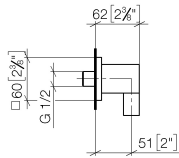

**Wall elbow - Brushed Champagne (22kt Gold)**

IMO

28 450 980

- 3/8" shower outlet
- rosette 60 x 60 mm
- 1/2" connection
- WRAS 2310091

Intrinsic protection against back flow.

Fits: IMO, MEM, CL.1, CYO

	Brushed Champagne (22kt Gold)	28 450 980-46
	Chrome	28 450 980-00
	Brushed Platinum	28 450 980-06
	Platinum	28 450 980-08
	Durabrand (23kt Gold)	28 450 980-09
	Dark Chrome	28 450 980-19
	Brushed Light Gold	28 450 980-27
	Brushed Durabrand (23kt Gold)	28 450 980-28
	Matte Black	28 450 980-33
	Champagne (22kt Gold)	28 450 980-47
	Brushed Chrome	28 450 980-93
	Brushed Dark Platinum	28 450 980-99

**Recommended miscellaneous**

- Concealed wall elbow -**
- max. recess depth 163 mm
  - min. recess depth 90 mm

35 085 970 90

28 450 980

mm [inches]

Flow rate chart

Codes & Standards

EN 1717

Scottish Water  
Byelaws

UK Water Supply  
Regulations

Wall elbow - Brushed Champagne (22kt Gold)

IMO

28 450 980

Certificates

WRAS\_2310

Belgaqua\_22\_280\_2

28 450 980

Product version from 3/2/2021

Wall elbow - Brushed Champagne (22kt Gold)

IMO

28 450 980

**Spare parts list**

**Product version from 3/2/2021**

No.	Item Number	Name	Quantity used	Delivery time
	09 16 01 014 90	ring	13	2