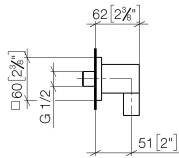

Wall elbow - Champagne (22kt Gold)

IMO

28 450 980

- 3/8" shower outlet
- rosette 60 x 60 mm
- 1/2" connection
- WRAS 2310091

Intrinsic protection against back flow.

Fits: IMO, MEM, CL.1, CYO

	Champagne (22kt Gold)	28 450 980-47
	Chrome	28 450 980-00
	Brushed Platinum	28 450 980-06
	Platinum	28 450 980-08
	Durabrand (23kt Gold)	28 450 980-09
	Dark Chrome	28 450 980-19
	Brushed Light Gold	28 450 980-27
	Brushed Durabrand (23kt Gold)	28 450 980-28
	Matte Black	28 450 980-33
	Brushed Champagne (22kt Gold)	28 450 980-46
	Brushed Chrome	28 450 980-93
	Brushed Dark Platinum	28 450 980-99

Recommended miscellaneous

Concealed wall elbow -

35 085 970 90

- max. recess depth 163 mm
- min. recess depth 90 mm

28 450 980

mm [inches]

Flow rate chart

Codes & Standards

EN 1717

Scottish Water
Byelaws

UK Water Supply
Regulations

Wall elbow - Champagne (22kt Gold)

IMO

28 450 980

Certificates

WRAS_2310

Belgaqua_22_280_2

Product version from 3/2/2021

Wall elbow - Champagne (22kt Gold)

IMO

28 450 980

Spare parts list

Product version from 3/2/2021

No.	Item Number	Name	Quantity used	Delivery time
	09 16 01 014 90	ring	13	2