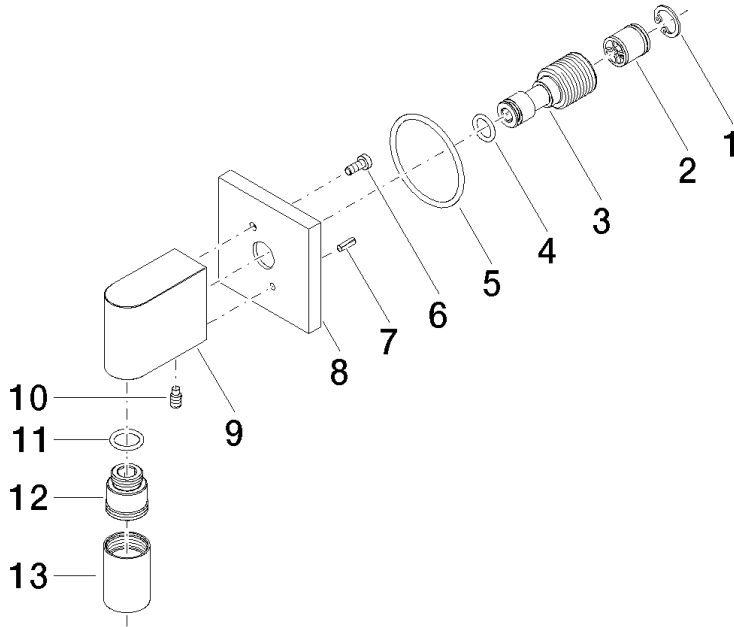

Wall elbow - Champagne (22kt Gold)

IMO

28 450 980

- 3/8" shower outlet
- rosette 60 x 60 mm
- 1/2" connection
- WRAS 2310091

Intrinsic protection against back flow.

Fits: IMO, MEM, CL.1, CYO

	Champagne (22kt Gold)	28 450 980-47
	Chrome	28 450 980-00
	Brushed Platinum	28 450 980-06
	Platinum	28 450 980-08
	Durabrand (23kt Gold)	28 450 980-09
	Dark Chrome	28 450 980-19
	Brushed Light Gold	28 450 980-27
	Brushed Durabrand (23kt Gold)	28 450 980-28
	Matte Black	28 450 980-33
	Brushed Champagne (22kt Gold)	28 450 980-46
	Brushed Chrome	28 450 980-93
	Brushed Dark Platinum	28 450 980-99

Recommended miscellaneous

Concealed wall elbow -

35 085 970 90

- max. recess depth 163 mm
- min. recess depth 90 mm

28 450 980

mm [inches]

Flow rate chart

Codes & Standards

EN 1717

Scottish Water
Byelaws

UK Water Supply
Regulations

Wall elbow - Champagne (22kt Gold)

IMO

28 450 980

Certificates

WRAS_2310

Belgaqua_22_280_2

Product version from 3/2/2021

Wall elbow - Champagne (22kt Gold)

IMO

28 450 980

Spare parts list

Product version from 3/2/2021

No.	Item Number	Name	Quantity used	Delivery time
	09 16 01 014 90	ring	13	2