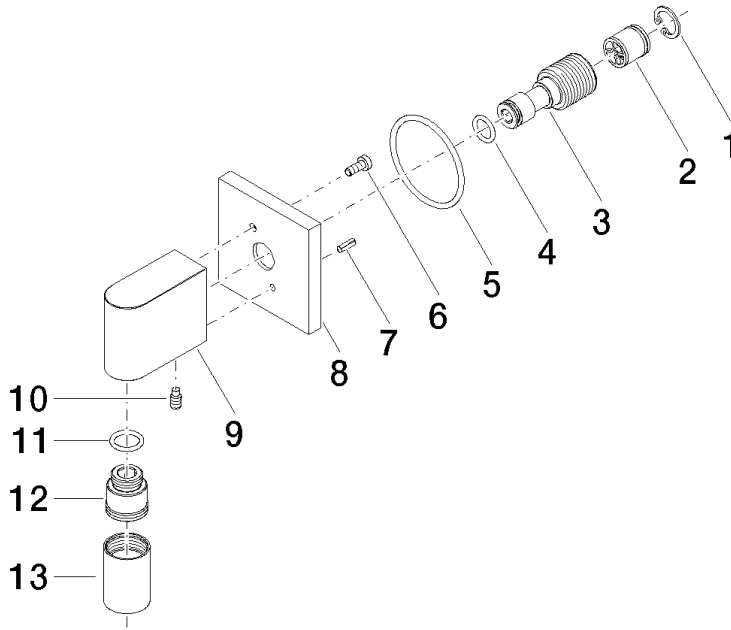

28 450 980

Product version up to 7/6/2018

Product version from 7/6/2018 to 3/2/2021

Product version from 3/2/2021

Parts for other
finishes can be found
here: [Chrome](#)