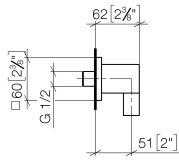

28 450 980

- 3/8" shower outlet
- rosette 60 x 60 mm
- 1/2" connection
- WRAS 2310091

Intrinsic protection against back flow.

Fits: IMO, MEM, CL.1, CYO

	Brushed Chrome	28 450 980-93
	Chrome	28 450 980-00
	Brushed Platinum	28 450 980-06
	Platinum	28 450 980-08
	Durabrand (23kt Gold)	28 450 980-09
	Dark Chrome	28 450 980-19
	Brushed Light Gold	28 450 980-27
	Brushed Durabrand (23kt Gold)	28 450 980-28
	Matte Black	28 450 980-33
	Brushed Champagne (22kt Gold)	28 450 980-46
	Champagne (22kt Gold)	28 450 980-47
	Brushed Dark Platinum	28 450 980-99

28 450 980

mm [inches]

Flow rate chart

Codes & Standards

ASME A112.18.1

cUPC

EN 1717

Scottish Water  
Byelaws