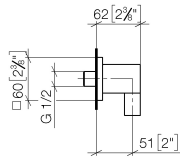

Wall elbow - Brushed Dark Platinum

IMO

28 450 980

- 3/8" shower outlet
- rosette 60 x 60 mm
- 1/2" connection
- WRAS 2310091

Intrinsic protection against back flow.

Fits: IMO, MEM, CL.1, CYO

	Brushed Dark Platinum	28 450 980-99
	Chrome	28 450 980-00
	Brushed Platinum	28 450 980-06
	Platinum	28 450 980-08
	Durabrand (23kt Gold)	28 450 980-09
	Dark Chrome	28 450 980-19
	Brushed Light Gold	28 450 980-27
	Brushed Durabrand (23kt Gold)	28 450 980-28
	Matte Black	28 450 980-33
	Brushed Champagne (22kt Gold)	28 450 980-46
	Champagne (22kt Gold)	28 450 980-47
	Brushed Chrome	28 450 980-93

Recommended miscellaneous

Concealed wall elbow -

35 085 970 90

- max. recess depth 163 mm
- min. recess depth 90 mm

28 450 980

mm [inches]

Flow rate chart

Codes & Standards

ASME A112.18.1

cUPC

EN 1717

Scottish Water
Byelaws

UK Water Supply
Regulations

Wall elbow - Brushed Dark Platinum

IMO

28 450 980