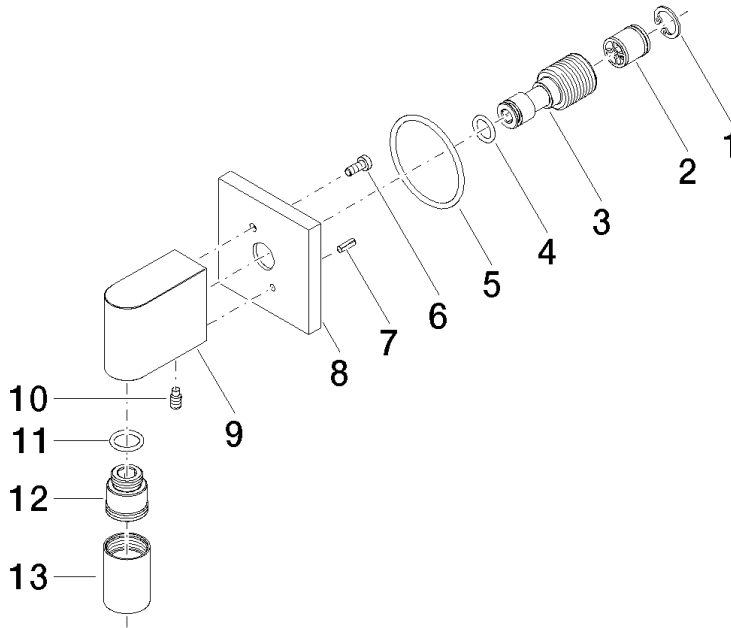

Product version from 3/2/2021

Wall elbow - Brushed Dark Platinum

IMO

28 450 980

Spare parts list

Product version up to 7/6/2018

Product version from 7/6/2018 to 3/2/2021

Product version from 3/2/2021