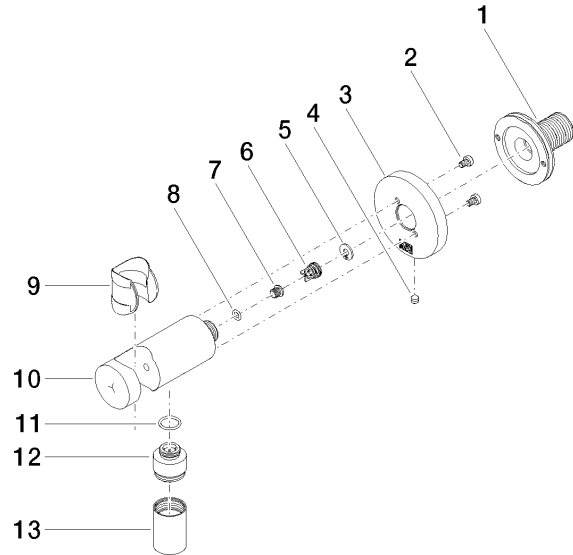

EDITION PRO Wall elbow - Chrome

28 490 626

- 3/8" shower outlet
- rosette Ø 60 mm
- 1/2" connection
- inherently safe from back flow.

	Chrome	28 490 626-00
	Matte Black	28 490 626-33
	Brushed Chrome	28 490 626-93

Required miscellaneous

- Concealed wall elbow -** 35 085 970 90
- min. recess depth mm
 - max. recess depth mm

EDITION PRO Wall elbow - Chrome

28 490 626

mm [inches]

Flow rate chart

EDITION PRO Wall elbow - Chrome

28 490 626

Spare parts list

No.	Item Number	Name	Quantity used	Delivery time
1	90 24 03 280 00 90	nipple	1	2
2	09 30 30 037 90	screw	1	2
3	09 27 66 016-00	rosette	1	60
4	09 31 11 112 90	pin	1	60
5	09 16 01 023 90	ring	1	2
6	09 23 01 131 90	back-flow preventer	1	2
7	09 30 30 113 20 90	screw	1	2
8	09 14 10 001 90	seal	1	2
9	09 18 40 216 90	sleeve	1	2
10	09 11 03 124-00	connection	1	10
11	09 14 10 213 90	seal	1	2
12	09 24 03 279-00	nipple	1	10
13	90 21 02 069 00-00	cover	1	10