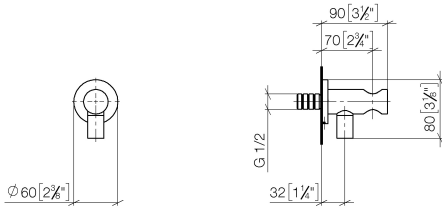

EDITION PRO Wall elbow - Chrome

28 490 626

- 3/8" shower outlet
- rosette Ø 60 mm
- 1/2" connection
- inherently safe from back flow.

	Chrome	28 490 626-00
	Matte Black	28 490 626-33
	Brushed Chrome	28 490 626-93

Required miscellaneous

- Concealed wall elbow -** 35 085 970 90
- min. recess depth mm
 - max. recess depth mm

EDITION PRO Wall elbow - Chrome

28 490 626

mm [inches]

Flow rate chart

EDITION PRO Wall elbow - Chrome

28 490 626

Spare parts list

No.	Item Number	Name	Quantity used	Delivery time
1	90 24 03 280 00 90	nipple	1	2
2	09 30 30 037 90	screw	1	2
3	09 27 66 016-00	rosette	1	60
4	09 31 11 112 90	pin	1	60
5	09 16 01 023 90	ring	1	2
6	09 23 01 131 90	back-flow preventer	1	2
7	09 30 30 113 20 90	screw	1	2
8	09 14 10 001 90	seal	1	2
9	09 18 40 216 90	sleeve	1	2
10	09 11 03 124-00	connection	1	10
11	09 14 10 213 90	seal	1	2
12	09 24 03 279-00	nipple	1	10
13	90 21 02 069 00-00	cover	1	10