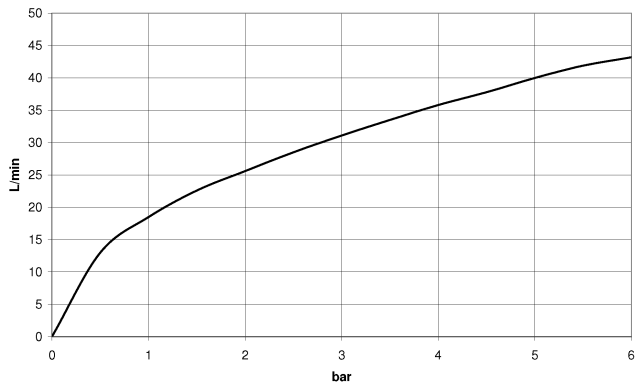

EDITION PRO Wall elbow - Chrome

28 490 626

- 3/8" shower outlet
- rosette Ø 60 mm
- 1/2" connection
- inherently safe from back flow.

	Chrome	28 490 626-00
	Matte Black	28 490 626-33
	Brushed Chrome	28 490 626-93

Required miscellaneous

- Concealed wall elbow -** 35 085 970 90
- min. recess depth mm
 - max. recess depth mm

EDITION PRO Wall elbow - Chrome

28 490 626

mm [inches]

Flow rate chart

EDITION PRO Wall elbow - Chrome