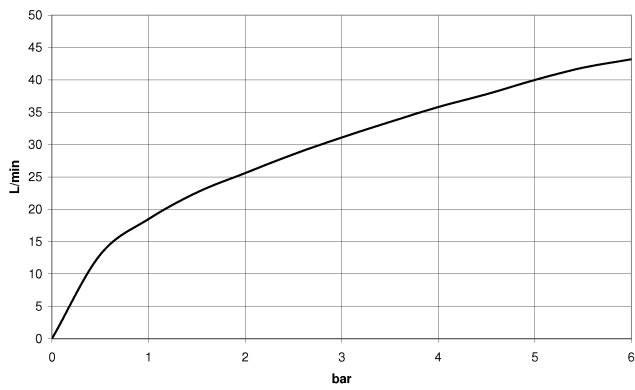

Wall elbow with integrated shower holder - Brushed Bronze

28 490 660 Product version from 10/1/2023

- 3/8" shower outlet
- rosette Ø 60 mm
- 1/2" connection
- WRAS

Intrinsic protection against back flow.

Wall elbow with integrated shower holder - Brushed Bronze

28 490 660 Product version from 10/1/2023

mm [inches]

Flow rate chart

Codes & Standards

EN 1717

Wall elbow with integrated shower holder - Brushed Bronze