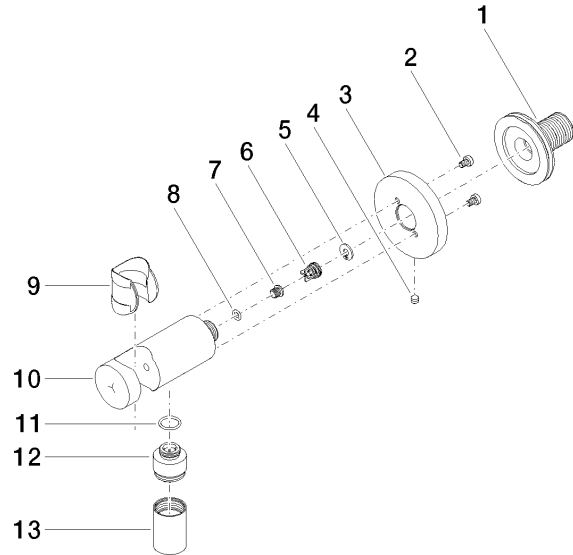

Wall elbow with integrated shower holder - Brushed Bronze

28 490 660 Product version from 10/1/2023

- 3/8" shower outlet
- rosette Ø 60 mm
- 1/2" connection
- WRAS

Intrinsic protection against back flow.

Wall elbow with integrated shower holder - Brushed Bronze

28 490 660 Product version from 10/1/2023

mm [inches]

Flow rate chart

Codes & Standards

EN 1717

Wall elbow with integrated shower holder - Brushed Bronze

28 490 660 Product version from 10/1/2023

Certificates

Belgaqua_21-024-2

Wall elbow with integrated shower holder - Brushed Bronze

28 490 660 Product version from 10/1/2023

Parts for other finishes can be found here: [Chrome](#)

Spare parts list

No.	Item Number	Name	Quantity used	Delivery time
1	90 24 03 280 00 90	nipple	1	2
2	09 30 30 037 90	screw	2	2
3	09 27 66 001-42	rosette	1	60
4	09 31 11 112 90	pin	1	60
5	09 16 01 023 90	ring	1	2
6	09 23 01 131 90	back-flow preventer	1	2
7	09 30 30 113 20 90	screw	1	2
8	09 14 10 001 90	seal	1	2
9	09 18 40 216 90	sleeve	1	2
10	09 11 03 124-42	connection	1	60
11	09 14 10 213 90	seal	1	2
12	09 24 03 279-42	nipple	1	60
13	90 21 02 069 00-42	cover	1	30