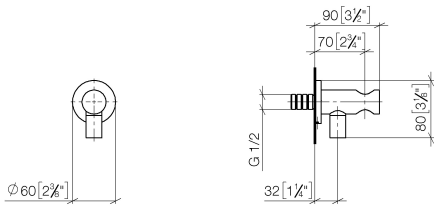

Wall elbow with integrated shower holder - Brushed Bronze

28 490 660 Product version from 10/1/2023

- 3/8" shower outlet
- rosette Ø 60 mm
- 1/2" connection
- WRAS

Intrinsic protection against back flow.

Wall elbow with integrated shower holder - Brushed Bronze

28 490 660 Product version from 10/1/2023

mm [inches]

Flow rate chart

Codes & Standards

EN 1717

Wall elbow with integrated shower holder - Brushed Bronze

28 490 660 Product version from 10/1/2023

Certificates

Belgaqua_21-024-2

Wall elbow with integrated shower holder - Brushed Bronze

28 490 660 Product version from 10/1/2023

Parts for other finishes can be found here: [Chrome](#)