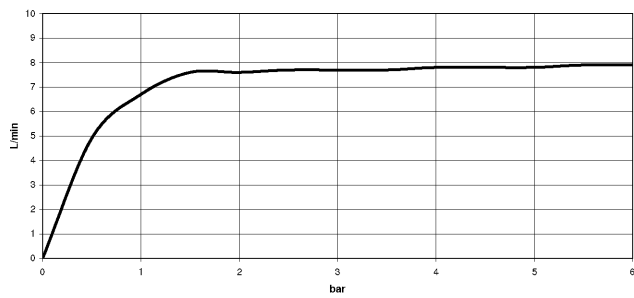

DORNBACHT YAMOU Shower head - Chrome

28 503 831

- 180-210mm projection
- ball-joint pivotable through 30°
- normal flow
- with anti-scale system
- spray head Ø 100mm
- rosette Ø 55 mm
- 1/2" connection
- max. flow 6.8 l/min
- rosette Ø 55 mm
- WRAS 240202028

	Chrome	28 503 831-00
	Soft Black	28 503 831-69

DORNBACHT YAMOU Shower head - Chrome

28 503 831

Flow rate chart

Codes & Standards

DIN 4109

ISO 3822

Scottish Water
Byelaws