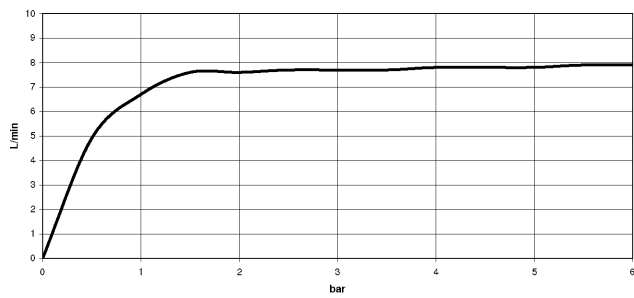

DORNBACHT YAMOU Shower head - Soft Black

28 503 831

- 180-210mm projection
- ball-joint pivotable through 30°
- normal flow
- with anti-scale system
- spray head Ø 100mm
- rosette Ø 55 mm
- 1/2" connection
- max. flow 6.8 l/min
- rosette Ø 55 mm
- WRAS 240202028

	Soft Black	28 503 831-69
	Chrome	28 503 831-00

DORNBRACHT YAMOU Shower head - Soft Black

28 503 831

Flow rate chart

Codes & Standards

DIN 4109

ISO 3822

Scottish Water
Byelaws