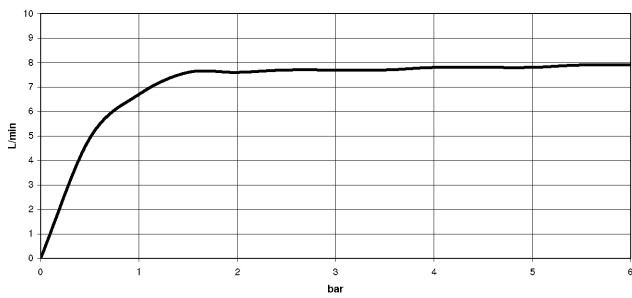

DORNBACHT YARRE Shower head - Soft Black

28 503 832

- 180-210mm projection
- ball-joint pivotable through 30°
- normal flow
- with anti-scale system
- spray head Ø 100mm
- rosette Ø 55 mm
- 1/2" connection
- max. flow 6.8 l/min
- rosette Ø 55 mm
- WRAS 240202028

	Soft Black	28 503 832-69
	Chrome	28 503 832-00

DORNBACHT YARRE Shower head - Soft Black

28 503 832

Flow rate chart

Codes & Standards

DIN 4109

ISO 3822

Scottish Water
Byelaws