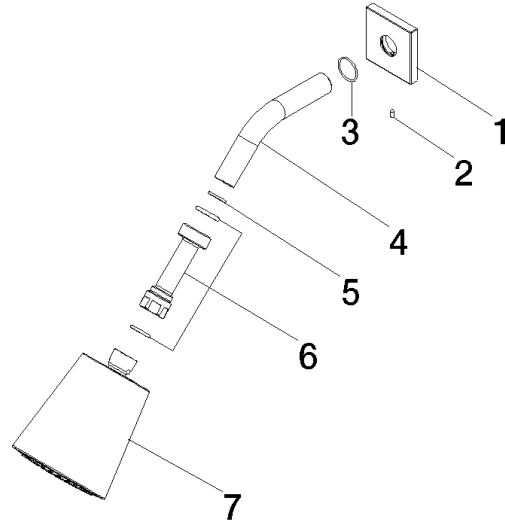

## Shower head - Matte Black

28 504 670 Product version from 6/30/2015

- 180-210mm projection
- ball-joint pivotable through 30°
- PURIFY RAIN, max. flow rate 7 l/min (at 3 bar)
- with anti-scale system
- spray head Ø 100mm
- rosette 60 x 60 mm
- 1/2" connection
- Function from: 6 l/min

## Shower head - Matte Black

28 504 670 Product version from 6/30/2015

mm [inches]

### Spare parts list

No.	Item Number	Name	Quantity used	Delivery time
1	09 27 98 003-33	rosette	1	30
2	09 31 11 048 90	pin	1	2
3	90 14 10 026 00 90	seal	1	2
4	09 11 03 011-33	connection	1	30
5	90 14 20 002 00 90	seal	1	2
6	90 24 05 017 00 90	nipple	1	-
Spare part can no longer be ordered, please order the replacement item				
7	90 12 05 054 01-33	shower	1	30