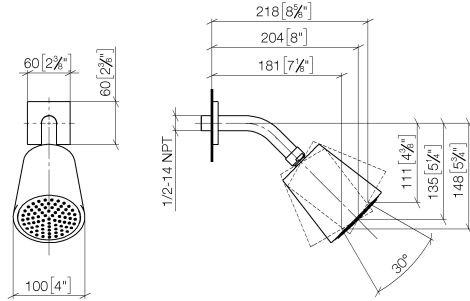

## Shower head - Matte Black

28 504 670 Product version from 6/30/2015

- 180-210mm projection
- ball-joint pivotable through 30°
- PURIFY RAIN, max. flow rate 7 l/min (at 3 bar)
- with anti-scale system
- spray head Ø 100mm
- rosette 60 x 60 mm
- 1/2" connection
- Function from: 6 l/min

## Shower head - Matte Black

28 504 670 Product version from 6/30/2015

mm [inches]

## Shower head - Matte Black

---

28 504 670 Product version from 6/30/2015

### Spare parts list

No.	Item Number	Name	Quantity used	Delivery time
1	09 27 98 003-33	rosette	1	30
2	09 31 11 048 90	pin	1	2
3	90 14 10 026 00 90	seal	1	2
4	09 11 03 011-33	connection	1	30
5	90 14 20 002 00 90	seal	1	2
6	90 24 05 017 00 90	nipple	1	-
Spare part can no longer be ordered, please order the replacement item				
7	90 12 05 054 01-33	shower	1	30