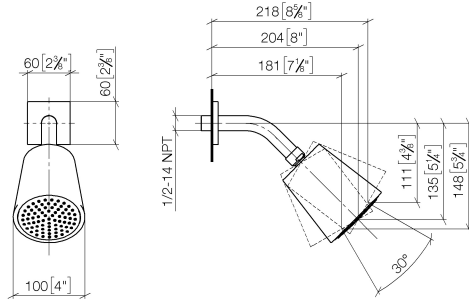

Shower head - Brushed Champagne (22kt Gold)

28 504 670 Product version from 6/30/2015

- 180-210mm projection
- ball-joint pivotable through 30°
- PURIFY RAIN, max. flow rate 7 l/min (at 3 bar)
- with anti-scale system
- spray head Ø 100mm
- rosette 60 x 60 mm
- 1/2" connection
- Function from: 6 l/min

Recommended miscellaneous

- Concealed wall elbow -**
- min. recess depth mm
 - max. recess depth mm

35 085 970 90

Shower head - Brushed Champagne (22kt Gold)

28 504 670 Product version from 6/30/2015

mm [inches]

Flow rate chart

Codes & Standards

DIN 4109

ISO 3822

Ü-Zeichen

Shower head - Brushed Champagne (22kt Gold)

28 504 670 Product version from 6/30/2015

Certificates

LGA_19

Shower head - Brushed Champagne (22kt Gold)

28 504 670 Product version from 6/30/2015

Spare parts list

No.	Item Number	Name	Quantity used	Delivery time
1	09 27 98 003-46	rosette	1	30
2	09 31 11 048 90	pin	1	2
3	90 14 10 026 00 90	seal	1	2
4	09 11 03 011-46	connection	1	30
5	90 14 20 002 00 90	seal	1	2
6	90 24 05 017 00 90	nipple	1	-
Spare part can no longer be ordered, please order the replacement item				
7	90 12 05 054 01-46	shower	1	30