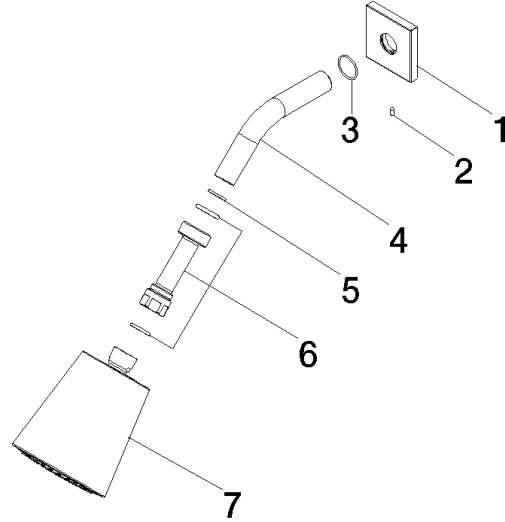

Shower head - Brushed Champagne (22kt Gold)

28 504 670 Product version from 6/30/2015

- 180-210mm projection
- ball-joint pivotable through 30°
- PURIFY RAIN, max. flow rate 7 l/min (at 3 bar)
- with anti-scale system
- spray head Ø 100mm
- rosette 60 x 60 mm
- 1/2" connection
- Function from: 6 l/min

Recommended miscellaneous

- Concealed wall elbow -**
- min. recess depth mm
 - max. recess depth mm

35 085 970 90

Shower head - Brushed Champagne (22kt Gold)

28 504 670 Product version from 6/30/2015

mm [inches]

Flow rate chart

Codes & Standards

DIN 4109

ISO 3822

Ü-Zeichen

Shower head - Brushed Champagne (22kt Gold)

28 504 670 Product version from 6/30/2015

Certificates

LGA_19

Shower head - Brushed Champagne (22kt Gold)

28 504 670 Product version from 6/30/2015

Spare parts list

No.	Item Number	Name	Quantity used	Delivery time
1	09 27 98 003-46	rosette	1	30
2	09 31 11 048 90	pin	1	2
3	90 14 10 026 00 90	seal	1	2
4	09 11 03 011-46	connection	1	30
5	90 14 20 002 00 90	seal	1	2
6	90 24 05 017 00 90	nipple	1	-
Spare part can no longer be ordered, please order the replacement item				
7	90 12 05 054 01-46	shower	1	30