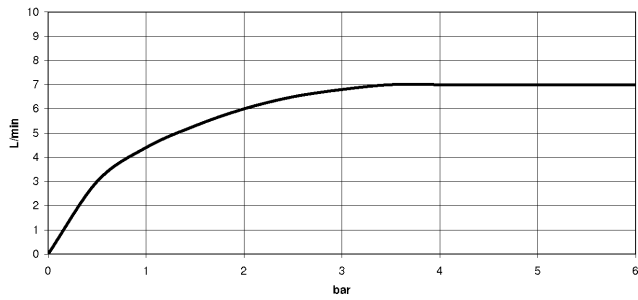

## Shower head - Dark Chrome

TARA

28 504 979

- 180-210mm projection
- ball-joint pivotable through 30°
- PURIFY RAIN, max. flow rate 7 l/min (at 3 bar)
- Function from: 6 l/min
- with anti-scale system
- spray head Ø 100mm
- rosette Ø 55 mm
- 1/2" connection

### Recommended miscellaneous

**Concealed wall elbow -**

35 085 970 90

- max. recess depth mm
- min. recess depth mm

28 504 979

mm [inches]

Flow rate chart

Codes & Standards