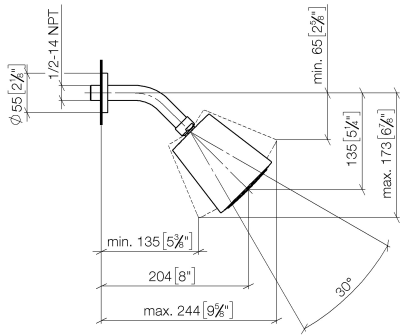

## Shower head - Dark Chrome

TARA

28 504 979

- 180-210mm projection
- ball-joint pivotable through 30°
- PURIFY RAIN, max. flow rate 7 l/min (at 3 bar)
- Function from: 6 l/min
- with anti-scale system
- spray head Ø 100mm
- rosette Ø 55 mm
- 1/2" connection

### Recommended miscellaneous

**Concealed wall elbow -**

35 085 970 90

- max. recess depth mm
- min. recess depth mm

28 504 979

mm [inches]

Flow rate chart

Codes & Standards

## Shower head - Dark Chrome

---

TARA

28 504 979