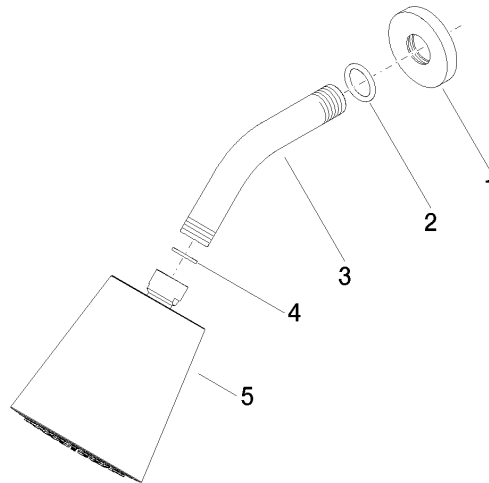

28 504 979 Product version from 4/1/2024

- 180-210mm projection
- ball-joint pivotable through 30°
- PURIFY RAIN, max. flow rate 7 l/min (at 3 bar)
- Function from: 6 l/min
- with anti-scale system
- spray head Ø 100mm
- rosette Ø 55 mm
- 1/2" connection

Shower head - Brushed Bronze

TARA

28 504 979 Product version from 4/1/2024

Certificates

DVGW_DW- LGA_19
6517DN0

28 504 979 Product version from 4/1/2024

Parts for other finishes can be found here: [Chrome](#)

Spare parts list

No.	Item Number	Name	Quantity used	Delivery time
1	09 27 22 003-42	rosette	1	60
2	90 14 10 026 00 90	seal	1	2
3	09 11 03 011-42	connection	1	60
4	90 14 20 002 00 90	seal	1	2
5	90 12 05 054 00-42	shower	1	30