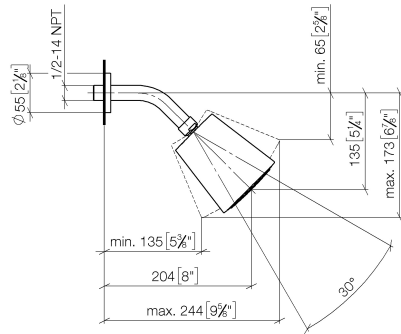

28 504 979 Product version from 4/1/2024

- 180-210mm projection
- ball-joint pivotable through 30°
- PURIFY RAIN, max. flow rate 7 l/min (at 3 bar)
- Function from: 6 l/min
- with anti-scale system
- spray head Ø 100mm
- rosette Ø 55 mm
- 1/2" connection

28 504 979 Product version from 4/1/2024

mm [inches]

Flow rate chart

Codes & Standards

DIN 4109

EN 1112

ISO 3822

Ü-Zeichen

Shower head - Brushed Bronze

TARA

28 504 979 Product version from 4/1/2024

Certificates

DVGW_DW- LGA_19
6517DN0

28 504 979 Product version from 4/1/2024

Parts for other finishes can be found here: [Chrome](#)

Spare parts list

No.	Item Number	Name	Quantity used	Delivery time
1	09 27 22 003-42	rosette	1	60
2	90 14 10 026 00 90	seal	1	2
3	09 11 03 011-42	connection	1	60
4	90 14 20 002 00 90	seal	1	2
5	90 12 05 054 00-42	shower	1	30