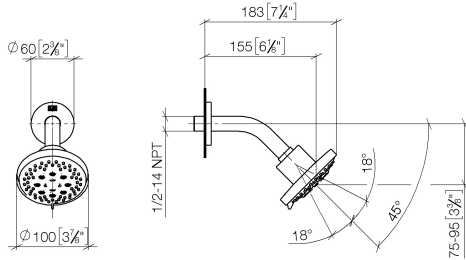

Shower head - Dark Chrome

TARA

28 505 979

- 155mm projection
- ball-joint pivotable through 18° (in any direction)
- Three or five settings: PURIFY RAIN, COMPACT SOFT FLOW, COMPACT AQUAPRESSURE FLOW, max. flow rate 7.6 l/min (at 3 bar)
- with anti-scale system
- spray head Ø 100mm
- rosette Ø 60 mm
- 1/2" connection
- Function from: 5.5 l/min
- WRAS 2201056

Recommended miscellaneous

- Concealed wall elbow -** 35 085 970 90
- max. recess depth 163 mm
 - min. recess depth 90 mm

28 505 979

mm [inches]

Flow rate chart

Codes & Standards

DIN 4109

ISO 3822

Scottish Water
Byelaws

UK Water Supply
Regulations

Ü-Zeichen

Shower head - Dark Chrome

TARA

28 505 979

Certificates

LGA_28

WRAS_2201

Shower head - Dark Chrome

TARA

28 505 979

Spare parts list