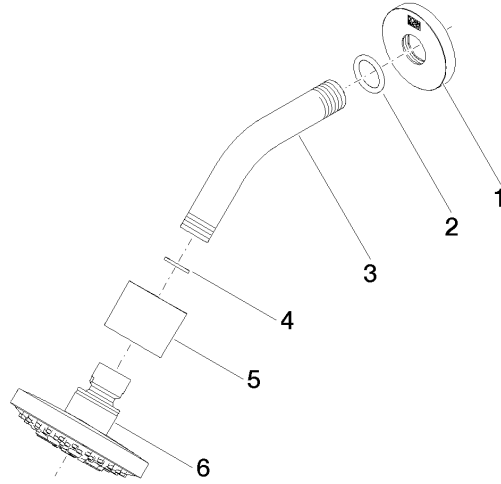

Shower head - Dark Chrome

TARA

28 505 979

- 155mm projection
- ball-joint pivotable through 18° (in any direction)
- Three or five settings: PURIFY RAIN, COMPACT SOFT FLOW, COMPACT AQUAPRESSURE FLOW, max. flow rate 7.6 l/min (at 3 bar)
- with anti-scale system
- spray head Ø 100mm
- rosette Ø 60 mm
- 1/2" connection
- Function from: 5.5 l/min
- WRAS 2201056

Recommended miscellaneous

- Concealed wall elbow -** 35 085 970 90
- max. recess depth 163 mm
 - min. recess depth 90 mm

28 505 979

mm [inches]

Flow rate chart

Codes & Standards

DIN 4109

ISO 3822

Scottish Water
Byelaws

UK Water Supply
Regulations

Ü-Zeichen

Shower head - Dark Chrome

TARA

28 505 979

Certificates

LGA_28

WRAS_2201

Shower head - Dark Chrome

TARA

28 505 979

Spare parts list