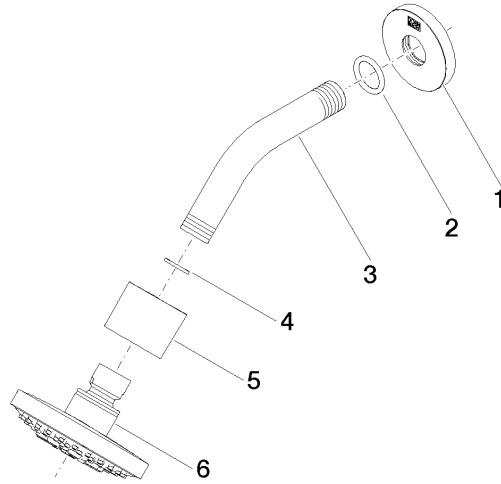

Shower head - Brushed Bronze

TARA

28 505 979

- 155mm projection
- ball-joint pivotable through 18° (in any direction)
- Three or five settings: PURIFY RAIN, COMPACT SOFT FLOW, COMPACT AQUAPRESSURE FLOW, max. flow rate 7.6 l/min (at 3 bar)
- with anti-scale system
- spray head Ø 100mm
- rosette Ø 60 mm
- 1/2" connection
- Function from: 5.5 l/min
- WRAS 2201056

Recommended miscellaneous

- Concealed wall elbow -** 35 085 970 90
- min. recess depth 90 mm
 - max. recess depth 163 mm

28 505 979

mm [inches]

Flow rate chart

Codes & Standards

DIN 4109

ISO 3822

Ü-Zeichen

Shower head - Brushed Bronze

TARA

28 505 979

Certificates

LGA_28

Product version from 3/9/2015

Shower head - Brushed Bronze

TARA

28 505 979

Spare parts list

Product version from 3/9/2015

No.	Item Number	Name	Quantity used	Delivery time
	09 27 22 045-42	rosette	6	60