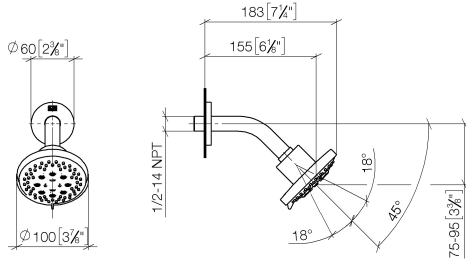

Shower head - Brushed Bronze

TARA

28 505 979

- 155mm projection
- ball-joint pivotable through 18° (in any direction)
- Three or five settings: PURIFY RAIN, COMPACT SOFT FLOW, COMPACT AQUAPRESSURE FLOW, max. flow rate 7.6 l/min (at 3 bar)
- with anti-scale system
- spray head Ø 100mm
- rosette Ø 60 mm
- 1/2" connection
- Function from: 5.5 l/min
- WRAS 2201056

Recommended miscellaneous

- Concealed wall elbow -** 35 085 970 90
- min. recess depth 90 mm
 - max. recess depth 163 mm

28 505 979

mm [inches]

Flow rate chart

Codes & Standards

DIN 4109

ISO 3822

Ü-Zeichen

Shower head - Brushed Bronze

TARA

28 505 979

Certificates

LGA_28

Product version from 3/9/2015

Shower head - Brushed Bronze

TARA

28 505 979

Spare parts list

Product version from 3/9/2015

No.	Item Number	Name	Quantity used	Delivery time
	09 27 22 045-42	rosette	6	60