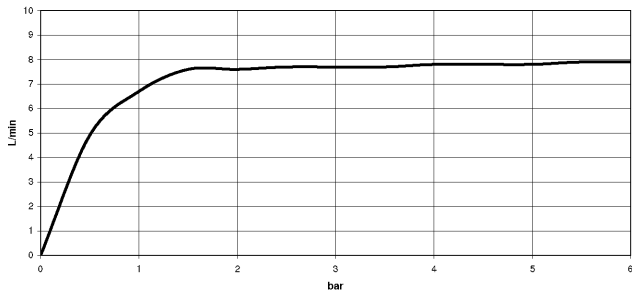

Shower head - Brushed Bronze

TARA

28 505 979

- 155mm projection
- ball-joint pivotable through 18° (in any direction)
- Three or five settings: PURIFY RAIN, COMPACT SOFT FLOW, COMPACT AQUAPRESSURE FLOW, max. flow rate 7.6 l/min (at 3 bar)
- with anti-scale system
- spray head Ø 100mm
- rosette Ø 60 mm
- 1/2" connection
- Function from: 5.5 l/min
- WRAS 2201056

Recommended miscellaneous

- Concealed wall elbow -** 35 085 970 90
- min. recess depth 90 mm
 - max. recess depth 163 mm

28 505 979

mm [inches]

Flow rate chart

Codes & Standards

DIN 4109

ISO 3822