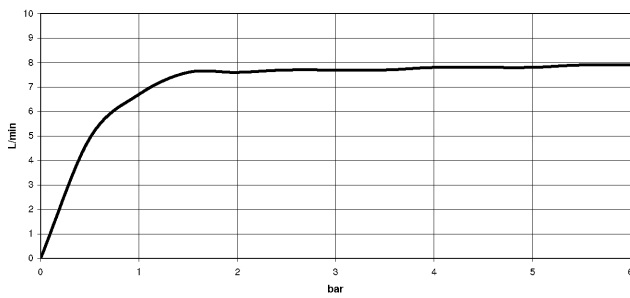

**Shower head - Brushed Champagne (22kt Gold)**

TARA

28 505 979

- 155mm projection
- ball-joint pivotable through 18° (in any direction)
- Three or five settings: PURIFY RAIN, COMPACT SOFT FLOW, COMPACT AQUAPRESSURE FLOW, max. flow rate 7.6 l/min (at 3 bar)
- with anti-scale system
- spray head Ø 100mm
- rosette Ø 60 mm
- 1/2" connection
- Function from: 5.5 l/min
- WRAS 2201056

**Recommended miscellaneous**

- Concealed wall elbow -** 35 085 970 90
- max. recess depth 163 mm
  - min. recess depth 90 mm

28 505 979

mm [inches]

Flow rate chart

Codes & Standards

DIN 4109

ISO 3822

Scottish Water  
Byelaws

UK Water Supply  
Regulations

Ü-Zeichen