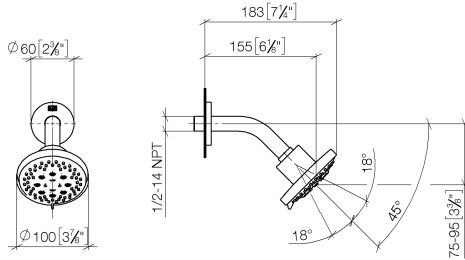

**Shower head - Brushed Champagne (22kt Gold)**

TARA

28 505 979

- 155mm projection
- ball-joint pivotable through 18° (in any direction)
- Three or five settings: PURIFY RAIN, COMPACT SOFT FLOW, COMPACT AQUAPRESSURE FLOW, max. flow rate 7.6 l/min (at 3 bar)
- with anti-scale system
- spray head Ø 100mm
- rosette Ø 60 mm
- 1/2" connection
- Function from: 5.5 l/min
- WRAS 2201056

**Recommended miscellaneous**

- Concealed wall elbow -** 35 085 970 90
- max. recess depth 163 mm
  - min. recess depth 90 mm

28 505 979

mm [inches]

Flow rate chart

Codes & Standards

DIN 4109

ISO 3822

## Shower head - Brushed Champagne (22kt Gold)

---

TARA

28 505 979

## Shower head - Brushed Champagne (22kt Gold)

TARA

28 505 979