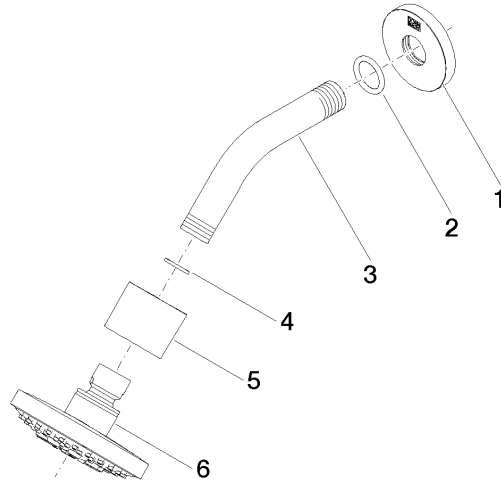

**Shower head - Brushed Champagne (22kt Gold)**

TARA

28 505 979

- 155mm projection
- ball-joint pivotable through 18° (in any direction)
- Three or five settings: PURIFY RAIN, COMPACT SOFT FLOW, COMPACT AQUAPRESSURE FLOW, max. flow rate 7.6 l/min (at 3 bar)
- with anti-scale system
- spray head Ø 100mm
- rosette Ø 60 mm
- 1/2" connection
- Function from: 5.5 l/min
- WRAS 2201056

## Shower head - Brushed Champagne (22kt Gold)

TARA

28 505 979

### Spare parts list