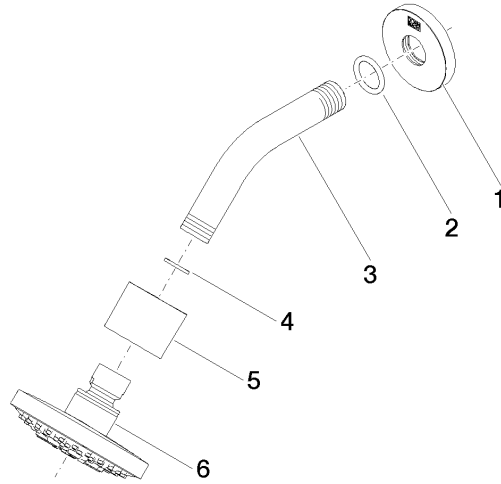

Product version from 3/9/2015