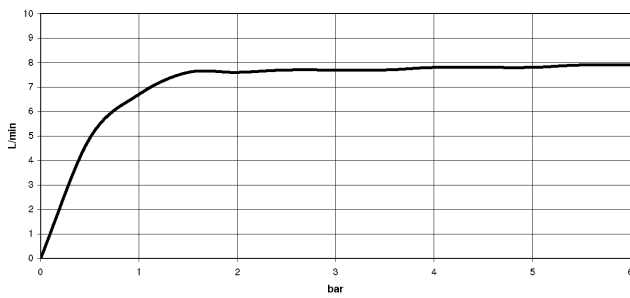

**Shower head - Champagne (22kt Gold)**

TARA

28 505 979

- 155mm projection
- ball-joint pivotable through 18° (in any direction)
- Three or five settings: PURIFY RAIN, COMPACT SOFT FLOW, COMPACT AQUAPRESSURE FLOW, max. flow rate 7.6 l/min (at 3 bar)
- with anti-scale system
- spray head Ø 100mm
- rosette Ø 60 mm
- 1/2" connection
- Function from: 5.5 l/min
- WRAS 2201056

**Recommended miscellaneous**

**Concealed wall elbow -**

35 085 970 90

- max. recess depth 163 mm
- min. recess depth 90 mm

28 505 979

mm [inches]

**Flow rate chart**

**Codes & Standards**