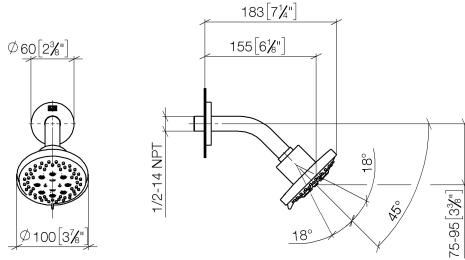

**Shower head - Champagne (22kt Gold)**

TARA

28 505 979

- 155mm projection
- ball-joint pivotable through 18° (in any direction)
- Three or five settings: PURIFY RAIN, COMPACT SOFT FLOW, COMPACT AQUAPRESSURE FLOW, max. flow rate 7.6 l/min (at 3 bar)
- with anti-scale system
- spray head Ø 100mm
- rosette Ø 60 mm
- 1/2" connection
- Function from: 5.5 l/min
- WRAS 2201056

**Recommended miscellaneous**

**Concealed wall elbow -**

35 085 970 90

- max. recess depth 163 mm
- min. recess depth 90 mm

28 505 979

mm [inches]

**Flow rate chart**

**Codes & Standards**