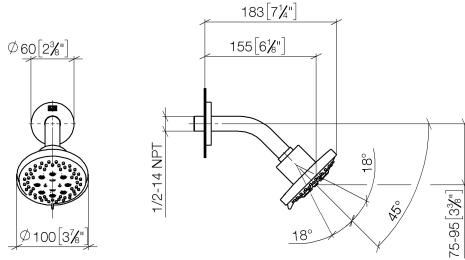

28 505 979

- 155mm projection
- ball-joint pivotable through 18° (in any direction)
- Three or five settings: PURIFY RAIN, COMPACT SOFT FLOW, COMPACT AQUAPRESSURE FLOW, max. flow rate 7.6 l/min (at 3 bar)
- with anti-scale system
- spray head Ø 100mm
- rosette Ø 60 mm
- 1/2" connection
- Function from: 5.5 l/min
- WRAS 2201056

Recommended miscellaneous

**Concealed wall elbow -**

35 085 970 90

- max. recess depth 163 mm
- min. recess depth 90 mm

28 505 979

mm [inches]

Flow rate chart

Codes & Standards

## Shower head - Brushed Dark Platinum

---

TARA

28 505 979