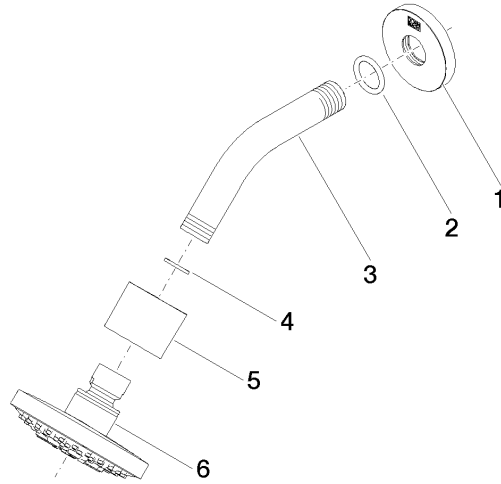

Recommended miscellaneous

**Concealed wall elbow -**

35 085 970 90

- max. recess depth 163 mm
- min. recess depth 90 mm

28 505 979

mm [inches]

Flow rate chart

Codes & Standards

## Shower head - Brushed Dark Platinum

---

TARA

28 505 979

## Shower head - Brushed Dark Platinum

TARA

28 505 979