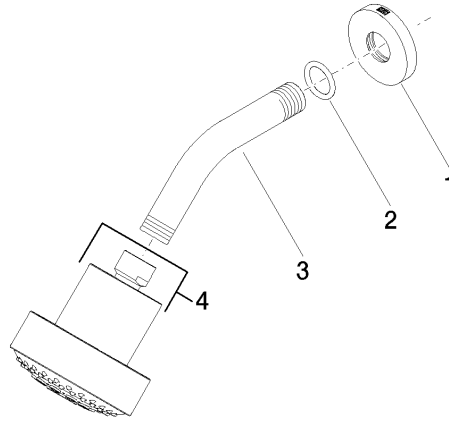

Shower head FlowReduce - Brushed Platinum

TARA

28 508 979 Product version from 5/15/2020

Fits: TARA, LISSÉ, VAIA, META

- 200mm projection
- ball-joint pivotable through 30°
- Three settings: PURIFY RAIN, COMPACT SOFT FLOW, COMPACT AQUAPRESSURE FLOW, max. flow rate 6.8 l/min (at 3 bar)
- with anti-scale system
- spray head Ø 92mm
- rosette Ø 55 mm
- 1/2" connection
- This product can help a building meet the requirements of Green Building Rating Systems, e.g. LEED®, BREEAM®, DGNB

Shower head FlowReduce - Brushed Platinum

TARA

28 508 979 Product version from 5/15/2020

28 508 979 Product version from 5/15/2020

mm [inches]

Flow rate chart

Codes & Standards

DIN 4109

ISO 3822

Ü-Zeichen

Shower head FlowReduce - Brushed Platinum

TARA

28 508 979 Product version from 5/15/2020

Certificates

LGA_38

28 508 979 Product version from 5/15/2020

Parts for other finishes can be found here: [Chrome](#)

Spare parts list

No.	Item Number	Name	Quantity used	Delivery time
1	09 27 22 019-06	rosette	1	10
2	90 14 10 026 00 90	seal	1	2
3	09 11 03 011-06	connection	1	10
4	04 12 11 110 30-06	shower	1	10