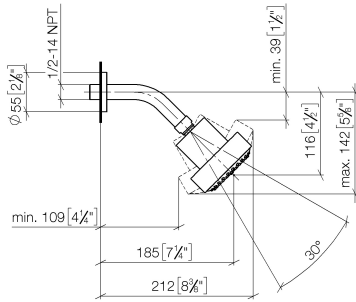

Shower head FlowReduce - Brushed Platinum

TARA

28 508 979 Product version from 5/15/2020

Fits: TARA, LISSÉ, VAIA, META

- 200mm projection
- ball-joint pivotable through 30°
- Three settings: PURIFY RAIN, COMPACT SOFT FLOW, COMPACT AQUAPRESSURE FLOW, max. flow rate 6.8 l/min (at 3 bar)
- with anti-scale system
- spray head Ø 92mm
- rosette Ø 55 mm
- 1/2" connection
- This product can help a building meet the requirements of Green Building Rating Systems, e.g. LEED®, BREEAM®, DGNB

	Brushed Platinum	28 508 979-06 0010
	Chrome	28 508 979-00 0010
	Chrome	28 508 979-00
	Brushed Platinum	28 508 979-06
	Platinum	28 508 979-08 0010
	Platinum	28 508 979-08
	Dark Chrome	28 508 979-19 0010
	Dark Chrome	28 508 979-19
	Light Gold	28 508 979-26 0010
	Light Gold	28 508 979-26
	Brushed Light Gold	28 508 979-27 0010
	Brushed Light Gold	28 508 979-27
	Brushed Durabrass (23kt Gold)	28 508 979-28 0010
	Brushed Durabrass (23kt Gold)	28 508 979-28
	Matte Black	28 508 979-33 0010
	Matte Black	28 508 979-33
	Brushed Bronze	28 508 979-42 0010
	Brushed Bronze	28 508 979-42
	Brushed Champagne (22kt Gold)	28 508 979-46 0010
	Brushed Champagne (22kt Gold)	28 508 979-46
	Champagne (22kt Gold)	28 508 979-47 0010
	Champagne (22kt Gold)	28 508 979-47
	Brushed Chrome	28 508 979-93 0010
	Brushed Chrome	28 508 979-93
	Brushed Dark Platinum	28 508 979-99 0010
	Brushed Dark Platinum	28 508 979-99

Shower head FlowReduce - Brushed Platinum

TARA

28 508 979 Product version from 5/15/2020

28 508 979 Product version from 5/15/2020

mm [inches]

Flow rate chart

Codes & Standards

DIN 4109

ISO 3822

Ü-Zeichen

Shower head FlowReduce - Brushed Platinum

TARA

28 508 979 Product version from 5/15/2020

Certificates

LGA_38

28 508 979 Product version from 5/15/2020