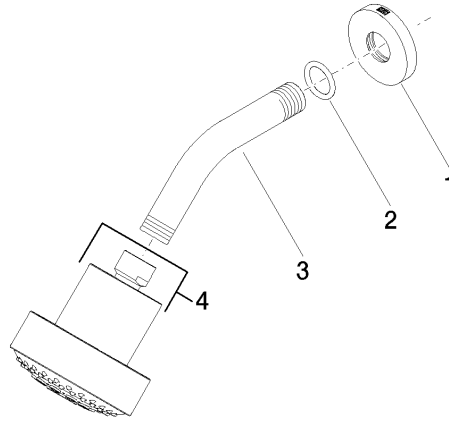

## Shower head FlowReduce - Platinum

TARA

28 508 979 Product version from 5/15/2020

Fits: TARA, LISSÉ, VAIA, META

- 200mm projection
- ball-joint pivotable through 30°
- Three settings: PURIFY RAIN, COMPACT SOFT FLOW, COMPACT AQUAPRESSURE FLOW, max. flow rate 6.8 l/min (at 3 bar)
- with anti-scale system
- spray head Ø 92mm
- rosette Ø 55 mm
- 1/2" connection
- This product can help a building meet the requirements of Green Building Rating Systems, e.g. LEED®, BREEAM®, DGNB

## Shower head FlowReduce - Platinum

---

TARA

28 508 979 Product version from 5/15/2020

### Spare parts list

No.	Item Number	Name	Quantity used	Delivery time
1	09 27 22 019-08	rosette	1	40
2	90 14 10 026 00 90	seal	1	2
3	09 11 03 011-08	connection	1	40
4	04 12 11 110 30-08	shower	1	40