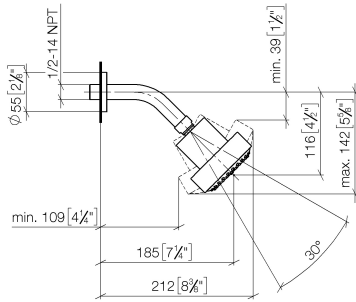

## Shower head FlowReduce - Platinum

TARA

28 508 979 Product version from 5/15/2020

Fits: TARA, LISSÉ, VAIA, META

- 200mm projection
- ball-joint pivotable through 30°
- Three settings: PURIFY RAIN, COMPACT SOFT FLOW, COMPACT AQUAPRESSURE FLOW, max. flow rate 6.8 l/min (at 3 bar)
- with anti-scale system
- spray head Ø 92mm
- rosette Ø 55 mm
- 1/2" connection
- This product can help a building meet the requirements of Green Building Rating Systems, e.g. LEED®, BREEAM®, DGNB

## Shower head FlowReduce - Platinum

TARA

28 508 979 Product version from 5/15/2020

28 508 979 Product version from 5/15/2020

mm [inches]

**Flow rate chart**

**Codes & Standards**

DIN 4109

## Shower head FlowReduce - Platinum

---

TARA

28 508 979 Product version from 5/15/2020

### Spare parts list

No.	Item Number	Name	Quantity used	Delivery time
1	09 27 22 019-08	rosette	1	40
2	90 14 10 026 00 90	seal	1	2
3	09 11 03 011-08	connection	1	40
4	04 12 11 110 30-08	shower	1	40