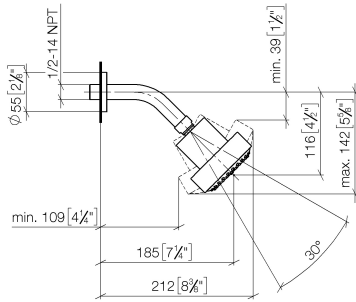

## Shower head FlowReduce - Matte Black

TARA

28 508 979 Product version from 5/15/2020

Fits: TARA, LISSÉ, VAIA, META

- 200mm projection
- ball-joint pivotable through 30°
- Three settings: PURIFY RAIN, COMPACT SOFT FLOW, COMPACT AQUAPRESSURE FLOW, max. flow rate 6.8 l/min (at 3 bar)
- with anti-scale system
- spray head Ø 92mm
- rosette Ø 55 mm
- 1/2" connection
- This product can help a building meet the requirements of Green Building Rating Systems, e.g. LEED®, BREEAM®, DGNB

## Shower head FlowReduce - Matte Black

TARA

28 508 979 Product version from 5/15/2020

28 508 979 Product version from 5/15/2020

mm [inches]

Flow rate chart

Codes & Standards

DIN 4109