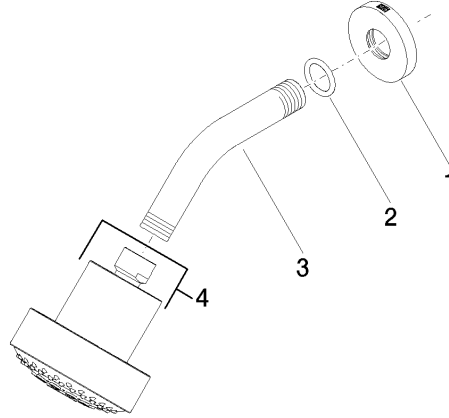

28 508 979 Product version from 5/15/2020

Parts for other finishes can be found here: [Chrome](#)

Spare parts list

No.	Item Number	Name	Quantity used	Delivery time
1	09 27 22 019-33	rosette	1	30
2	90 14 10 026 00 90	seal	1	2
3	09 11 03 011-33	connection	1	30
4	04 12 11 110 30-33	shower	1	30