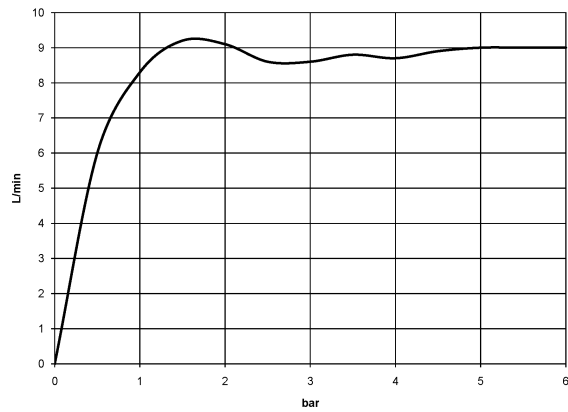

Shower head - Brushed Champagne (22kt Gold)

28 508 979 Product version from 6/1/2024

- 200mm projection
- ball-joint pivotable through 30°
- Three settings: PURIFY RAIN, COMPACT SOFT FLOW, COMPACT AQUAPRESSURE FLOW, max. flow rate 9 l/min (at 3 bar)
- Function from: 7 l/min
- with anti-scale system
- spray head Ø 92mm
- rosette Ø 55 mm
- 1/2" connection

Shower head - Brushed Champagne (22kt Gold)

28 508 979 Product version from 6/1/2024

Recommended miscellaneous

Concealed wall elbow -

- min. recess depth mm
- max. recess depth mm

35 085 970 90

Shower head - Brushed Champagne (22kt Gold)

28 508 979 Product version from 6/1/2024

mm [inches]

Flow rate chart

Shower head - Brushed Champagne (22kt Gold)

28 508 979 Product version from 6/1/2024

Spare parts list

No.	Item Number	Name	Quantity used	Delivery time
1	09 27 22 003-46	rosette	1	30
2	90 14 10 026 00 90	seal	1	2
3	09 11 03 011-46	connection	1	30
4	04 12 11 110 00-46	shower	1	-