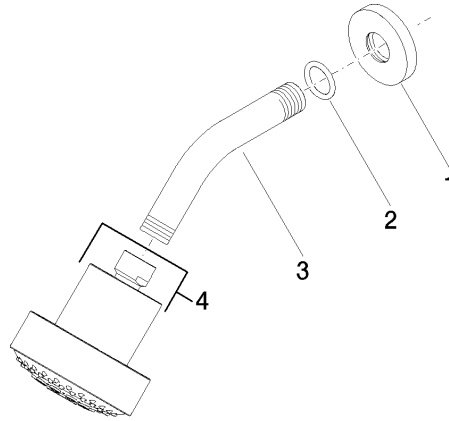

Shower head - Brushed Champagne (22kt Gold)

28 508 979 Product version from 6/1/2024

- 200mm projection
- ball-joint pivotable through 30°
- Three settings: PURIFY RAIN, COMPACT SOFT FLOW, COMPACT AQUAPRESSURE FLOW, max. flow rate 9 l/min (at 3 bar)
- Function from: 7 l/min
- with anti-scale system
- spray head Ø 92mm
- rosette Ø 55 mm
- 1/2" connection

Shower head - Brushed Champagne (22kt Gold)

28 508 979 Product version from 6/1/2024

Recommended miscellaneous

Concealed wall elbow -

- min. recess depth mm
- max. recess depth mm

35 085 970 90

Shower head - Brushed Champagne (22kt Gold)

28 508 979 Product version from 6/1/2024

mm [inches]

Flow rate chart

Shower head - Brushed Champagne (22kt Gold)

28 508 979 Product version from 6/1/2024

Spare parts list

No.	Item Number	Name	Quantity used	Delivery time
1	09 27 22 003-46	rosette	1	30
2	90 14 10 026 00 90	seal	1	2
3	09 11 03 011-46	connection	1	30
4	04 12 11 110 00-46	shower	1	-