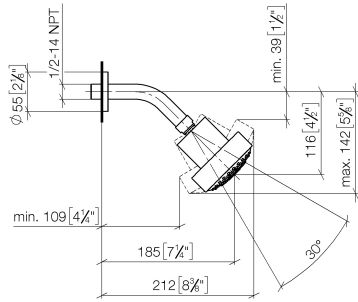

Shower head - Brushed Champagne (22kt Gold)

28 508 979 Product version from 6/1/2024

- 200mm projection
- ball-joint pivotable through 30°
- Three settings: PURIFY RAIN, COMPACT SOFT FLOW, COMPACT AQUAPRESSURE FLOW, max. flow rate 9 l/min (at 3 bar)
- Function from: 7 l/min
- with anti-scale system
- spray head Ø 92mm
- rosette Ø 55 mm
- 1/2" connection

Shower head - Brushed Champagne (22kt Gold)

28 508 979 Product version from 6/1/2024

Recommended miscellaneous

Concealed wall elbow -

- min. recess depth mm
- max. recess depth mm

35 085 970 90

Shower head - Brushed Champagne (22kt Gold)

28 508 979 Product version from 6/1/2024

mm [inches]

Flow rate chart

Shower head - Brushed Champagne (22kt Gold)

28 508 979 Product version from 6/1/2024

Spare parts list

No.	Item Number	Name	Quantity used	Delivery time
1	09 27 22 003-46	rosette	1	30
2	90 14 10 026 00 90	seal	1	2
3	09 11 03 011-46	connection	1	30
4	04 12 11 110 00-46	shower	1	-