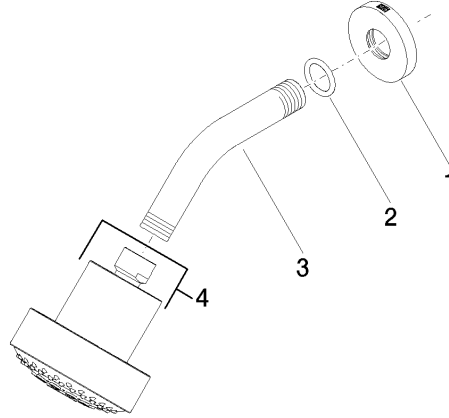

Shower head FlowReduce - Champagne (22kt Gold)

TARA

28 508 979 Product version from 5/15/2020

Fits: TARA, LISSÉ, VAIA, META

- 200mm projection
- ball-joint pivotable through 30°
- Three settings: PURIFY RAIN, COMPACT SOFT FLOW, COMPACT AQUAPRESSURE FLOW, max. flow rate 6.8 l/min (at 3 bar)
- with anti-scale system
- spray head Ø 92mm
- rosette Ø 55 mm
- 1/2" connection
- This product can help a building meet the requirements of Green Building Rating Systems, e.g. LEED®, BREEAM®, DGNB

Shower head FlowReduce - Champagne (22kt Gold)

TARA

28 508 979 Product version from 5/15/2020

28 508 979 Product version from 5/15/2020

mm [inches]

Flow rate chart

Codes & Standards

DIN 4109

ISO 3822

Ü-Zeichen

Shower head FlowReduce - Champagne (22kt Gold)

TARA

28 508 979 Product version from 5/15/2020

Certificates

LGA_38

28 508 979 Product version from 5/15/2020

Parts for other finishes can be found here: [Chrome](#)

Spare parts list

No.	Item Number	Name	Quantity used	Delivery time
1	09 27 22 019-47	rosette	1	30
2	90 14 10 026 00 90	seal	1	2
3	09 11 03 011-47	connection	1	30
4	04 12 11 110 30-47	shower	1	60