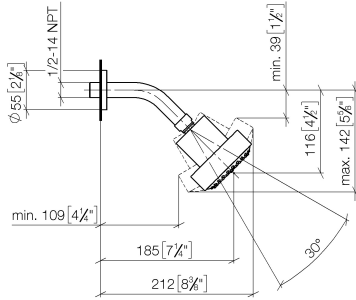

Shower head FlowReduce - Champagne (22kt Gold)

TARA

28 508 979 Product version from 5/15/2020

Fits: TARA, LISSÉ, VAIA, META

- 200mm projection
- ball-joint pivotable through 30°
- Three settings: PURIFY RAIN, COMPACT SOFT FLOW, COMPACT AQUAPRESSURE FLOW, max. flow rate 6.8 l/min (at 3 bar)
- with anti-scale system
- spray head Ø 92mm
- rosette Ø 55 mm
- 1/2" connection
- This product can help a building meet the requirements of Green Building Rating Systems, e.g. LEED®, BREEAM®, DGNB

	Champagne (22kt Gold)	28 508 979-47 0010
	Chrome	28 508 979-00 0010
	Chrome	28 508 979-00
	Brushed Platinum	28 508 979-06 0010
	Brushed Platinum	28 508 979-06
	Platinum	28 508 979-08 0010
	Platinum	28 508 979-08
	Dark Chrome	28 508 979-19 0010
	Dark Chrome	28 508 979-19
	Light Gold	28 508 979-26 0010
	Light Gold	28 508 979-26
	Brushed Light Gold	28 508 979-27 0010
	Brushed Light Gold	28 508 979-27
	Brushed Durabrass (23kt Gold)	28 508 979-28 0010
	Brushed Durabrass (23kt Gold)	28 508 979-28
	Matte Black	28 508 979-33 0010
	Matte Black	28 508 979-33
	Brushed Bronze	28 508 979-42 0010
	Brushed Bronze	28 508 979-42
	Brushed Champagne (22kt Gold)	28 508 979-46 0010
	Brushed Champagne (22kt Gold)	28 508 979-46
	Champagne (22kt Gold)	28 508 979-47
	Brushed Chrome	28 508 979-93 0010
	Brushed Chrome	28 508 979-93
	Brushed Dark Platinum	28 508 979-99 0010
	Brushed Dark Platinum	28 508 979-99

Shower head FlowReduce - Champagne (22kt Gold)

TARA

28 508 979 Product version from 5/15/2020

28 508 979 Product version from 5/15/2020

mm [inches]

Flow rate chart

Codes & Standards

DIN 4109

ISO 3822

Ü-Zeichen

Shower head FlowReduce - Champagne (22kt Gold)

TARA

28 508 979 Product version from 5/15/2020

Certificates

LGA_38

28 508 979 Product version from 5/15/2020