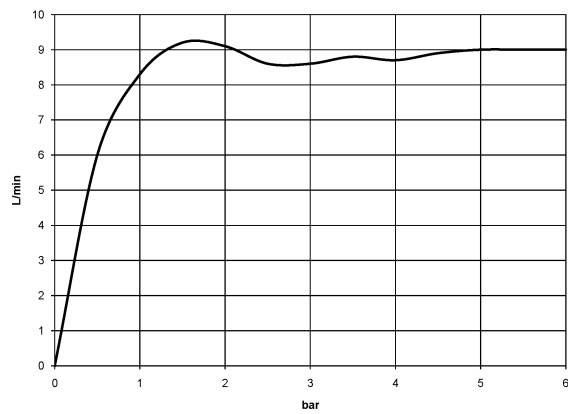

Shower head - Brushed Chrome

TARA

28 508 979 Product version from 6/1/2024

- 200mm projection
- ball-joint pivotable through 30°
- Three settings: PURIFY RAIN, COMPACT SOFT FLOW, COMPACT AQUAPRESSURE FLOW, max. flow rate 9 l/min (at 3 bar)
- Function from: 7 l/min
- with anti-scale system
- spray head Ø 92mm
- rosette Ø 55 mm
- 1/2" connection

Shower head - Brushed Chrome

TARA

28 508 979 Product version from 6/1/2024

28 508 979 Product version from 6/1/2024

mm [inches]

Flow rate chart

28 508 979 Product version from 6/1/2024

Parts for other finishes can be found here: [Chrome](#)