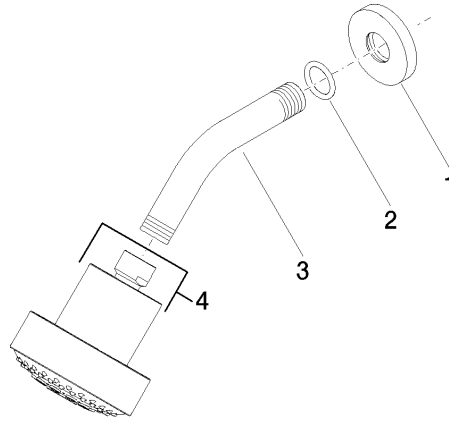

Shower head - Brushed Chrome

TARA

28 508 979 Product version from 6/1/2024

- 200mm projection
- ball-joint pivotable through 30°
- Three settings: PURIFY RAIN, COMPACT SOFT FLOW, COMPACT AQUAPRESSURE FLOW, max. flow rate 9 l/min (at 3 bar)
- Function from: 7 l/min
- with anti-scale system
- spray head Ø 92mm
- rosette Ø 55 mm
- 1/2" connection

Fits: TARA, LISSÉ, VAIA, META

	Brushed Chrome	28 508 979-93
	Chrome	28 508 979-00 0010
	Chrome	28 508 979-00
	Brushed Platinum	28 508 979-06 0010
	Brushed Platinum	28 508 979-06
	Platinum	28 508 979-08 0010
	Platinum	28 508 979-08
	Dark Chrome	28 508 979-19 0010
	Dark Chrome	28 508 979-19
	Light Gold	28 508 979-26 0010
	Light Gold	28 508 979-26
	Brushed Light Gold	28 508 979-27 0010
	Brushed Light Gold	28 508 979-27
	Brushed Durabrass (23kt Gold)	28 508 979-28 0010
	Brushed Durabrass (23kt Gold)	28 508 979-28
	Matte Black	28 508 979-33 0010
	Matte Black	28 508 979-33
	Brushed Bronze	28 508 979-42 0010
	Brushed Bronze	28 508 979-42
	Brushed Champagne (22kt Gold)	28 508 979-46 0010
	Brushed Champagne (22kt Gold)	28 508 979-46
	Champagne (22kt Gold)	28 508 979-47 0010
	Champagne (22kt Gold)	28 508 979-47
	Brushed Chrome	28 508 979-93 0010
	Brushed Dark Platinum	28 508 979-99 0010
	Brushed Dark Platinum	28 508 979-99

Shower head - Brushed Chrome

TARA

28 508 979 Product version from 6/1/2024

28 508 979 Product version from 6/1/2024

mm [inches]

Flow rate chart

28 508 979 Product version from 6/1/2024

Parts for other finishes can be found here: [Chrome](#)

Spare parts list

No.	Item Number	Name	Quantity used	Delivery time
1	09 27 22 003-93	rosette	1	20
2	90 14 10 026 00 90	seal	1	2
3	09 11 03 011-93	connection	1	20
4	04 12 11 110 00-93	shower	1	-

Spare part can no longer be ordered, please order the replacement item