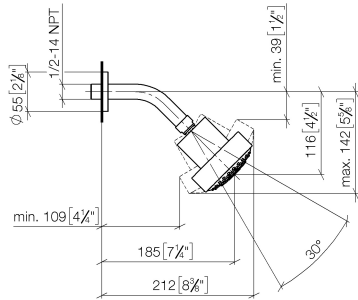

Shower head - Brushed Chrome

TARA

28 508 979 Product version from 6/1/2024

- 200mm projection
- ball-joint pivotable through 30°
- Three settings: PURIFY RAIN, COMPACT SOFT FLOW, COMPACT AQUAPRESSURE FLOW, max. flow rate 9 l/min (at 3 bar)
- Function from: 7 l/min
- with anti-scale system
- spray head Ø 92mm
- rosette Ø 55 mm
- 1/2" connection

Fits: TARA, LISSÉ, VAIA, META

	Brushed Chrome	28 508 979-93
	Chrome	28 508 979-00 0010
	Chrome	28 508 979-00
	Brushed Platinum	28 508 979-06 0010
	Brushed Platinum	28 508 979-06
	Platinum	28 508 979-08 0010
	Platinum	28 508 979-08
	Dark Chrome	28 508 979-19 0010
	Dark Chrome	28 508 979-19
	Light Gold	28 508 979-26 0010
	Light Gold	28 508 979-26
	Brushed Light Gold	28 508 979-27 0010
	Brushed Light Gold	28 508 979-27
	Brushed Durabrass (23kt Gold)	28 508 979-28 0010
	Brushed Durabrass (23kt Gold)	28 508 979-28
	Matte Black	28 508 979-33 0010
	Matte Black	28 508 979-33
	Brushed Bronze	28 508 979-42 0010
	Brushed Bronze	28 508 979-42
	Brushed Champagne (22kt Gold)	28 508 979-46 0010
	Brushed Champagne (22kt Gold)	28 508 979-46
	Champagne (22kt Gold)	28 508 979-47 0010
	Champagne (22kt Gold)	28 508 979-47
	Brushed Chrome	28 508 979-93 0010
	Brushed Dark Platinum	28 508 979-99 0010
	Brushed Dark Platinum	28 508 979-99

Shower head - Brushed Chrome

TARA

28 508 979 Product version from 6/1/2024

28 508 979 Product version from 6/1/2024

mm [inches]

Flow rate chart

28 508 979 Product version from 6/1/2024

Parts for other finishes can be found here: [Chrome](#)

Spare parts list

No.	Item Number	Name	Quantity used	Delivery time
1	09 27 22 003-93	rosette	1	20
2	90 14 10 026 00 90	seal	1	2
3	09 11 03 011-93	connection	1	20
4	04 12 11 110 00-93	shower	1	-

Spare part can no longer be ordered, please order the replacement item