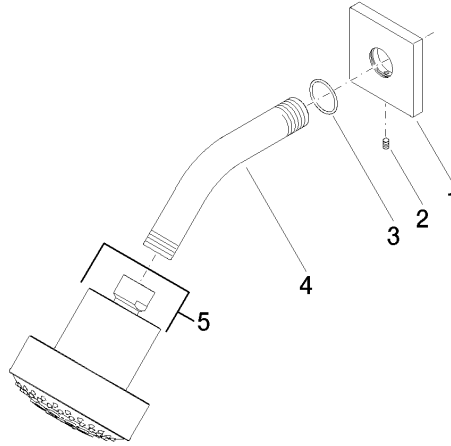

Shower head - Dark Chrome

IMO

28 508 980

- 200mm projection
- ball-joint pivotable through 30°
- Three settings: PURIFY RAIN, COMPACT SOFT FLOW, COMPACT AQUAPRESSURE FLOW, max. flow rate 9 l/min (at 3 bar)
- Function from: 7 l/min
- with anti-scale system
- spray head Ø 92mm
- rosette 60 x 60 mm
- 1/2" connection

28 508 980

mm [inches]

Flow rate chart

28 508 980

Product version from 6/1/2024

Parts for other
finishes can be found
here: [Chrome](#)

Shower head - Dark Chrome

IMO

28 508 980

Spare parts list

Product version from 6/1/2024

No.	Item Number	Name	Quantity used	Delivery time
	09 27 98 003-19	rosette	5	60