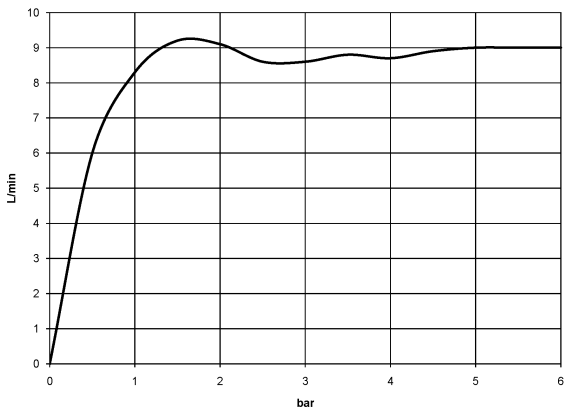

Shower head - Dark Chrome

IMO

28 508 980

- 200mm projection
- ball-joint pivotable through 30°
- Three settings: PURIFY RAIN, COMPACT SOFT FLOW, COMPACT AQUAPRESSURE FLOW, max. flow rate 9 l/min (at 3 bar)
- Function from: 7 l/min
- with anti-scale system
- spray head Ø 92mm
- rosette 60 x 60 mm
- 1/2" connection

Fits: IMO, MEM, CL.1, CYO

	Dark Chrome	28 508 980-19
	Chrome	28 508 980-00 0010
	Chrome	28 508 980-00
	Brushed Platinum	28 508 980-06 0010
	Brushed Platinum	28 508 980-06
	Platinum	28 508 980-08 0010
	Platinum	28 508 980-08
	Dark Chrome	28 508 980-19 0010
	Brushed Light Gold	28 508 980-27 0010
	Brushed Light Gold	28 508 980-27
	Brushed Durabass (23kt Gold)	28 508 980-28 0010
	Brushed Durabass (23kt Gold)	28 508 980-28
	Matte Black	28 508 980-33
	Matte Black	28 508 980-33 0010
	Brushed Champagne (22kt Gold)	28 508 980-46 0010
	Brushed Champagne (22kt Gold)	28 508 980-46
	Champagne (22kt Gold)	28 508 980-47 0010
	Champagne (22kt Gold)	28 508 980-47
	Brushed Chrome	28 508 980-93 0010
	Brushed Chrome	28 508 980-93
	Brushed Dark Platinum	28 508 980-99 0010
	Brushed Dark Platinum	28 508 980-99

28 508 980

mm [inches]

Flow rate chart

28 508 980

Product version from 6/1/2024

Parts for other
finishes can be found
here: [Chrome](#)

Shower head - Dark Chrome

IMO