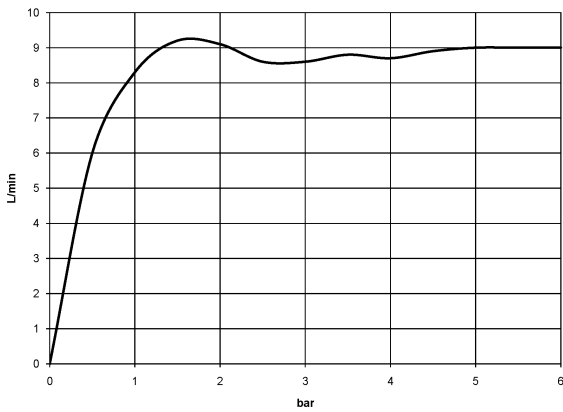

Shower head - Brushed Durabron (23kt Gold)

IMO

28 508 980

- 200mm projection
- ball-joint pivotable through 30°
- Three settings: PURIFY RAIN, COMPACT SOFT FLOW, COMPACT AQUAPRESSURE FLOW, max. flow rate 9 l/min (at 3 bar)
- Function from: 7 l/min
- with anti-scale system
- spray head Ø 92mm
- rosette 60 x 60 mm
- 1/2" connection

Shower head - Brushed Durabronz (23kt Gold)

IMO

28 508 980

Recommended miscellaneous

Concealed wall elbow -

- max. recess depth 163 mm
- min. recess depth 90 mm

35 085 970 90

28 508 980

mm [inches]

Flow rate chart

28 508 980

Product version from 6/1/2024

Shower head - Brushed Durabrass (23kt Gold)

IMO

28 508 980

Spare parts list

Product version from 6/1/2024

No.	Item Number	Name	Quantity used	Delivery time
	09 27 98 003-28	rosette	5	20