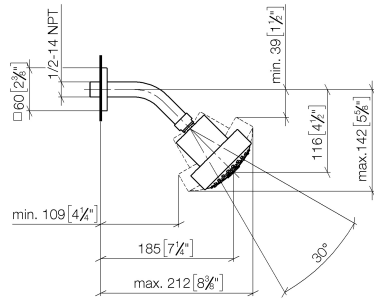

Shower head - Brushed Durabron (23kt Gold)

IMO

28 508 980

- 200mm projection
- ball-joint pivotable through 30°
- Three settings: PURIFY RAIN, COMPACT SOFT FLOW, COMPACT AQUAPRESSURE FLOW, max. flow rate 9 l/min (at 3 bar)
- Function from: 7 l/min
- with anti-scale system
- spray head Ø 92mm
- rosette 60 x 60 mm
- 1/2" connection

Shower head - Brushed Durabronz (23kt Gold)

IMO

28 508 980

Recommended miscellaneous

Concealed wall elbow -

- max. recess depth 163 mm
- min. recess depth 90 mm

35 085 970 90

28 508 980

mm [inches]

Flow rate chart

28 508 980

Product version from 6/1/2024

Shower head - Brushed Durabrass (23kt Gold)

IMO

28 508 980

Spare parts list

Product version from 6/1/2024

No.	Item Number	Name	Quantity used	Delivery time
	09 27 98 003-28	rosette	5	20