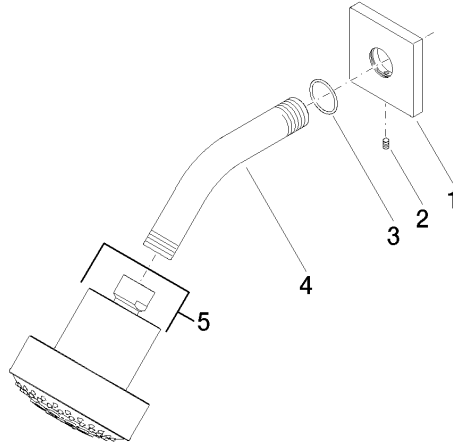

Shower head - Brushed Durabron (23kt Gold)

IMO

28 508 980

- 200mm projection
- ball-joint pivotable through 30°
- Three settings: PURIFY RAIN, COMPACT SOFT FLOW, COMPACT AQUAPRESSURE FLOW, max. flow rate 9 l/min (at 3 bar)
- Function from: 7 l/min
- with anti-scale system
- spray head Ø 92mm
- rosette 60 x 60 mm
- 1/2" connection

Shower head - Brushed Durabronz (23kt Gold)

IMO

28 508 980

Recommended miscellaneous

Concealed wall elbow -

- max. recess depth 163 mm
- min. recess depth 90 mm

35 085 970 90

28 508 980

mm [inches]

Flow rate chart

28 508 980

Product version from 6/1/2024

Shower head - Brushed Durabrass (23kt Gold)

IMO

28 508 980

Spare parts list

Product version from 6/1/2024

No.	Item Number	Name	Quantity used	Delivery time
	09 27 98 003-28	rosette	5	20