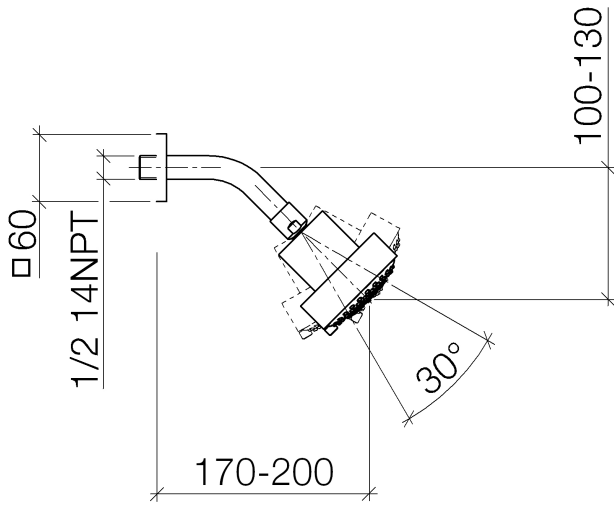

Shower head FlowReduce - Brushed Durabron (23kt Gold)

IMO

28 508 980

Fits: IMO, MEM, CL.1, CYO

- 200mm projection
- ball-joint pivotable through 30°
- Three settings: PURIFY RAIN, COMPACT SOFT FLOW, COMPACT AQUAPRESSURE FLOW, max. flow rate 6.8 l/min (at 3 bar)
- with anti-scale system
- spray head Ø 92mm
- rosette 60 x 60 mm
- 1/2" connection
- This product can help a building meet the requirements of Green Building Rating Systems, e.g. LEED®, BREEAM®, DGNB

28 508 980

Flow rate chart

Codes & Standards

DIN 4109

ISO 3822

Ü-Zeichen

Shower head FlowReduce - Brushed Durabronze (23kt Gold)

IMO

28 508 980

Certificates

LGA_38

Shower head FlowReduce - Brushed Durabronz (23kt Gold)

IMO

28 508 980

Product version up to 5/15/2020

Product version from 5/15/2020

Parts for other finishes can be found here: [Chrome](#)

Shower head FlowReduce - Brushed Durabrass (23kt Gold)

IMO

28 508 980

Spare parts list

Product version up to 5/15/2020

Product version from 5/15/2020

No.	Item Number	Name	Quantity used	Delivery time
	09 27 98 003-28	rosette	5	20