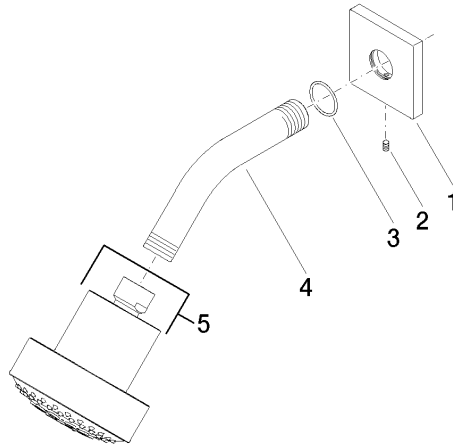

Product version from 6/1/2024