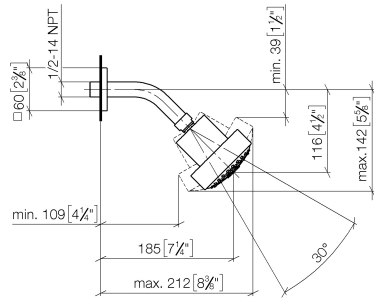

**Shower head - Brushed Dark Platinum**

IMO

28 508 980

- 200mm projection
- ball-joint pivotable through 30°
- Three settings: PURIFY RAIN, COMPACT SOFT FLOW, COMPACT AQUAPRESSURE FLOW, max. flow rate 9 l/min (at 3 bar)
- Function from: 7 l/min
- with anti-scale system
- spray head Ø 92mm
- rosette 60 x 60 mm
- 1/2" connection

## Shower head - Brushed Dark Platinum

IMO

28 508 980

### Recommended miscellaneous

---

**Concealed wall elbow -**

35 085 970 90

- max. recess depth 163 mm
- min. recess depth 90 mm

28 508 980

mm [inches]

Flow rate chart