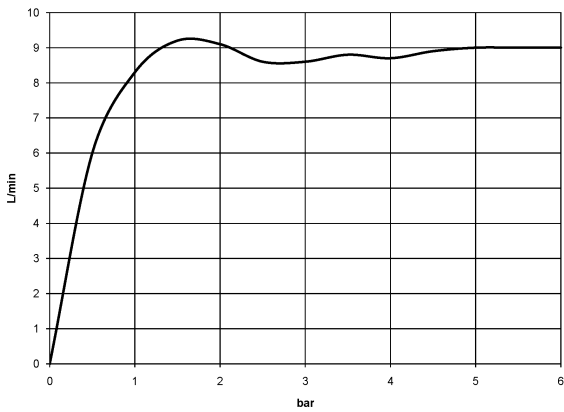

**Shower head - Brushed Dark Platinum**

IMO

28 508 980

- 200mm projection
- ball-joint pivotable through 30°
- Three settings: PURIFY RAIN, COMPACT SOFT FLOW, COMPACT AQUAPRESSURE FLOW, max. flow rate 9 l/min (at 3 bar)
- Function from: 7 l/min
- with anti-scale system
- spray head Ø 92mm
- rosette 60 x 60 mm
- 1/2" connection

### Recommended miscellaneous

---

**Concealed wall elbow -**

35 085 970 90

- max. recess depth 163 mm
- min. recess depth 90 mm

28 508 980

mm [inches]

Flow rate chart