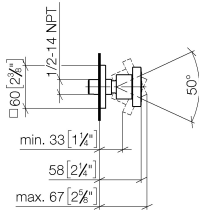

Body spray without volume control FlowReduce - Brushed Light Gold

IMO

28 518 782

Fits: IMO, MEM, CL.1, CYO

- spray head Ø 55mm
- ball-joint pivotable through 25° (in any direction)
- rain flow
- anti-scale system
- rosette 60 x 60 mm
- 1/2" connection
- max. flow 5 l/min
- WRAS 1809018
- This product can help a building meet the requirements of Green Building Rating Systems, e.g. LEED®, BREEAM®, DGNB

Recommended miscellaneous

- Concealed wall elbow -** 35 085 970 90
- min. recess depth 90 mm
 - max. recess depth 163 mm

28 518 782

mm [inches]

Flow rate chart

Trajectory diagram

Codes & Standards

DIN 4109