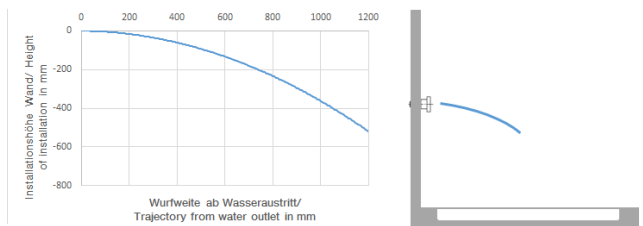

Body spray without volume control FlowReduce - Brushed Light Gold

IMO

28 518 782

Fits: IMO, MEM, CL.1, CYO

- spray head Ø 55mm
- ball-joint pivotable through 25° (in any direction)
- rain flow
- anti-scale system
- rosette 60 x 60 mm
- 1/2" connection
- max. flow 5 l/min
- WRAS 1809018
- This product can help a building meet the requirements of Green Building Rating Systems, e.g. LEED®, BREEAM®, DGNB

Recommended miscellaneous

- Concealed wall elbow -** 35 085 970 90
- min. recess depth 90 mm
 - max. recess depth 163 mm

28 518 782

mm [inches]

Flow rate chart

Trajectory diagram

Codes & Standards

DIN 4109

ISO 3822

Scottish Water
Byelaws

UK Water Supply
Regulations

Ü-Zeichen

Body spray without volume control FlowReduce - Brushed Light Gold

IMO

28 518 782

Certificates