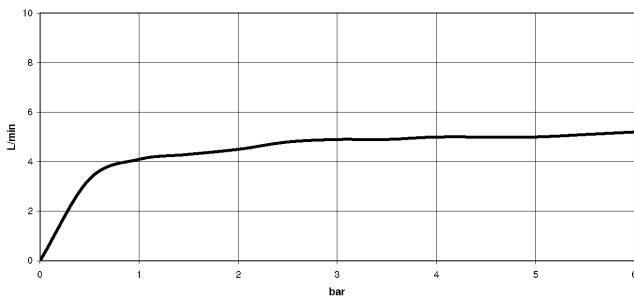

Body spray without volume control FlowReduce - Brushed Light Gold

IMO

28 518 782

Fits: IMO, MEM, CL.1, CYO

- spray head Ø 55mm
- ball-joint pivotable through 25° (in any direction)
- rain flow
- anti-scale system
- rosette 60 x 60 mm
- 1/2" connection
- max. flow 5 l/min
- WRAS 1809018
- This product can help a building meet the requirements of Green Building Rating Systems, e.g. LEED®, BREEAM®, DGNB

Recommended miscellaneous

- Concealed wall elbow -** 35 085 970 90
- min. recess depth 90 mm
 - max. recess depth 163 mm

28 518 782

mm [inches]

Flow rate chart

Trajectory diagram

Codes & Standards

DIN 4109