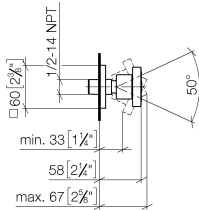

**Body spray without volume control FlowReduce - Brushed Durabronz (23kt Gold)**

IMO

28 518 782

Fits: IMO, MEM, CL.1, CYO

- spray head Ø 55mm
- ball-joint pivotable through 25° (in any direction)
- rain flow
- anti-scale system
- rosette 60 x 60 mm
- 1/2" connection
- max. flow 5 l/min
- WRAS 1809018
- This product can help a building meet the requirements of Green Building Rating Systems, e.g. LEED®, BREEAM®, DGNB

**Recommended miscellaneous**

**Concealed wall elbow -**

35 085 970 90

- max. recess depth 163 mm
- min. recess depth 90 mm

28 518 782  
mm [inches]

**Flow rate chart**

**Trajectory diagram**

**Codes & Standards**