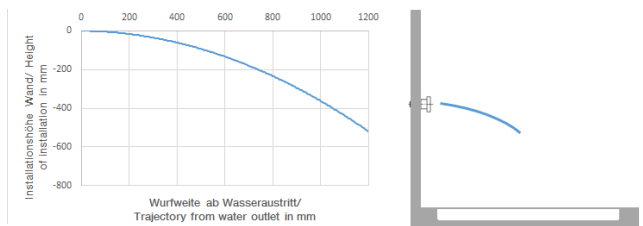

**Body spray without volume control FlowReduce - Brushed Durabronz (23kt Gold)**

IMO

28 518 782

Fits: IMO, MEM, CL.1, CYO

- spray head Ø 55mm
- ball-joint pivotable through 25° (in any direction)
- rain flow
- anti-scale system
- rosette 60 x 60 mm
- 1/2" connection
- max. flow 5 l/min
- WRAS 1809018
- This product can help a building meet the requirements of Green Building Rating Systems, e.g. LEED®, BREEAM®, DGNB

**Recommended miscellaneous**

**Concealed wall elbow -**

35 085 970 90

- max. recess depth 163 mm
- min. recess depth 90 mm

28 518 782  
mm [inches]

**Flow rate chart**

**Trajectory diagram**

**Codes & Standards**