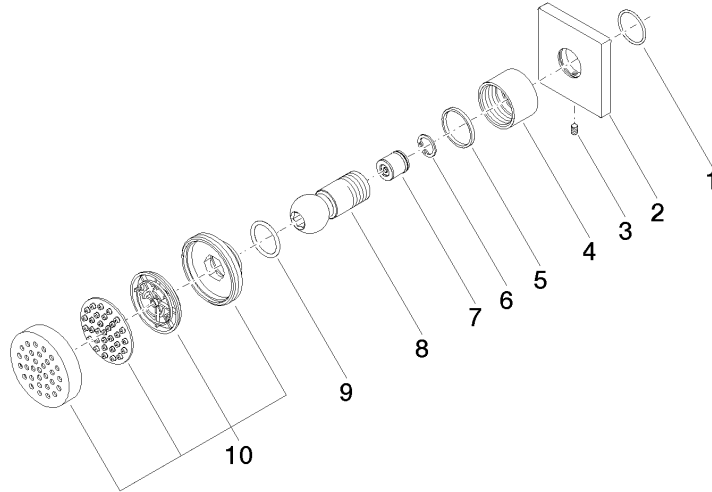

Body spray without volume control FlowReduce - Brushed Durabronz (23kt Gold)

IMO

28 518 782

Product version from 3/10/2014