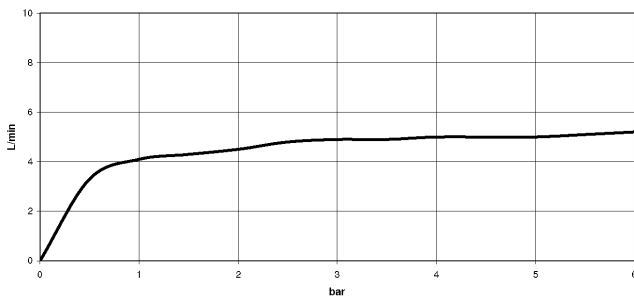

**Body spray without volume control FlowReduce - Brushed Durabronz (23kt Gold)**

IMO

28 518 782

Fits: IMO, MEM, CL.1, CYO

- spray head Ø 55mm
- ball-joint pivotable through 25° (in any direction)
- rain flow
- anti-scale system
- rosette 60 x 60 mm
- 1/2" connection
- max. flow 5 l/min
- WRAS 1809018
- This product can help a building meet the requirements of Green Building Rating Systems, e.g. LEED®, BREEAM®, DGNB

**Recommended miscellaneous**

**Concealed wall elbow -**

35 085 970 90

- max. recess depth 163 mm
- min. recess depth 90 mm

28 518 782  
mm [inches]

**Flow rate chart**

**Trajectory diagram**

**Codes & Standards**