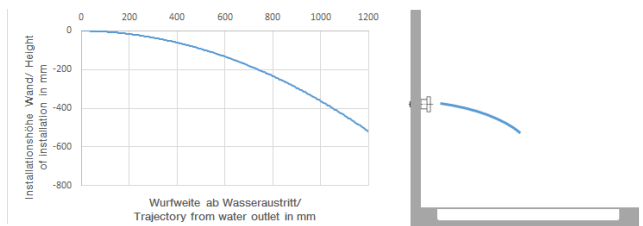

**Body spray without volume control FlowReduce - Brushed Champagne (22kt Gold)**

IMO

28 518 782

Fits: IMO, MEM, CL.1, CYO

- spray head Ø 55mm
- ball-joint pivotable through 25° (in any direction)
- rain flow
- anti-scale system
- rosette 60 x 60 mm
- 1/2" connection
- max. flow 5 l/min
- WRAS 1809018
- This product can help a building meet the requirements of Green Building Rating Systems, e.g. LEED®, BREEAM®, DGNB

**Recommended miscellaneous**

**Concealed wall elbow -**

35 085 970 90

- max. recess depth 163 mm
- min. recess depth 90 mm

28 518 782  
mm [inches]

Flow rate chart

Trajectory diagram

Codes & Standards