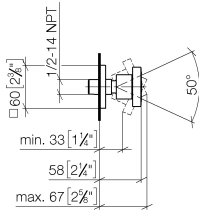

**Body spray without volume control FlowReduce - Brushed Champagne (22kt Gold)**

IMO

28 518 782

Fits: IMO, MEM, CL.1, CYO

- spray head Ø 55mm
- ball-joint pivotable through 25° (in any direction)
- rain flow
- anti-scale system
- rosette 60 x 60 mm
- 1/2" connection
- max. flow 5 l/min
- WRAS 1809018
- This product can help a building meet the requirements of Green Building Rating Systems, e.g. LEED®, BREEAM®, DGNB

**Recommended miscellaneous**

**Concealed wall elbow -**

35 085 970 90

- max. recess depth 163 mm
- min. recess depth 90 mm

28 518 782  
mm [inches]

Flow rate chart

Trajectory diagram

Codes & Standards