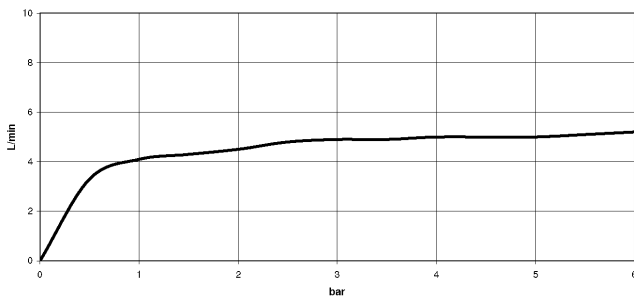

**Body spray without volume control FlowReduce - Brushed Champagne (22kt Gold)**

IMO

28 518 782

Fits: IMO, MEM, CL.1, CYO

- spray head Ø 55mm
- ball-joint pivotable through 25° (in any direction)
- rain flow
- anti-scale system
- rosette 60 x 60 mm
- 1/2" connection
- max. flow 5 l/min
- WRAS 1809018
- This product can help a building meet the requirements of Green Building Rating Systems, e.g. LEED®, BREEAM®, DGNB

**Recommended miscellaneous**

**Concealed wall elbow -**

35 085 970 90

- max. recess depth 163 mm
- min. recess depth 90 mm

28 518 782  
mm [inches]

Flow rate chart

Trajectory diagram

Codes & Standards