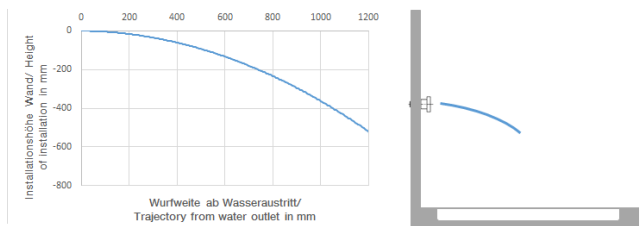

Body spray without volume control FlowReduce - Champagne (22kt Gold)

IMO

28 518 782

Fits: IMO, MEM, CL.1, CYO

- spray head Ø 55mm
- ball-joint pivotable through 25° (in any direction)
- rain flow
- anti-scale system
- rosette 60 x 60 mm
- 1/2" connection
- max. flow 5 l/min
- WRAS 1809018
- This product can help a building meet the requirements of Green Building Rating Systems, e.g. LEED®, BREEAM®, DGNB

Recommended miscellaneous

- Concealed wall elbow -** 35 085 970 90
- max. recess depth 163 mm
 - min. recess depth 90 mm

28 518 782

mm [inches]

Flow rate chart

Trajectory diagram

Codes & Standards

ASME A112.18.1

cUPC

DIN 4109

ISO 3822

Scottish Water
Byelaws

UK Water Supply
Regulations

Ü-Zeichen

Body spray without volume control FlowReduce - Champagne (22kt Gold)

IMO