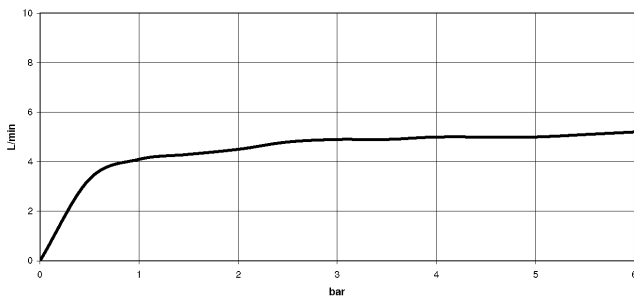

Body spray without volume control FlowReduce - Champagne (22kt Gold)

IMO

28 518 782

Fits: IMO, MEM, CL.1, CYO

- spray head Ø 55mm
- ball-joint pivotable through 25° (in any direction)
- rain flow
- anti-scale system
- rosette 60 x 60 mm
- 1/2" connection
- max. flow 5 l/min
- WRAS 1809018
- This product can help a building meet the requirements of Green Building Rating Systems, e.g. LEED®, BREEAM®, DGNB

Recommended miscellaneous

- Concealed wall elbow -** 35 085 970 90
- max. recess depth 163 mm
 - min. recess depth 90 mm

28 518 782

mm [inches]

Flow rate chart

Trajectory diagram

Codes & Standards

ASME A112.18.1