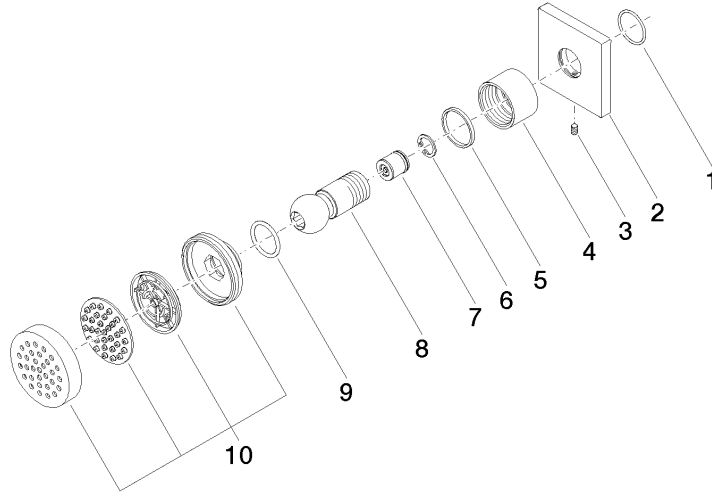

Body spray without volume control FlowReduce - Champagne (22kt Gold)

IMO

28 518 782

Spare parts list

Product version from 3/10/2014

No.	Item Number	Name	Quantity used	Delivery time
	09 14 10 098 90	seal	10	2