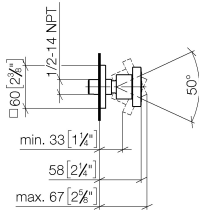

Body spray without volume control FlowReduce - Champagne (22kt Gold)

IMO

28 518 782

Fits: IMO, MEM, CL.1, CYO

- spray head Ø 55mm
- ball-joint pivotable through 25° (in any direction)
- rain flow
- anti-scale system
- rosette 60 x 60 mm
- 1/2" connection
- max. flow 5 l/min
- WRAS 1809018
- This product can help a building meet the requirements of Green Building Rating Systems, e.g. LEED®, BREEAM®, DGNB

Recommended miscellaneous

- Concealed wall elbow -** 35 085 970 90
- max. recess depth 163 mm
 - min. recess depth 90 mm

28 518 782

mm [inches]

Flow rate chart

Trajectory diagram

Codes & Standards

ASME A112.18.1