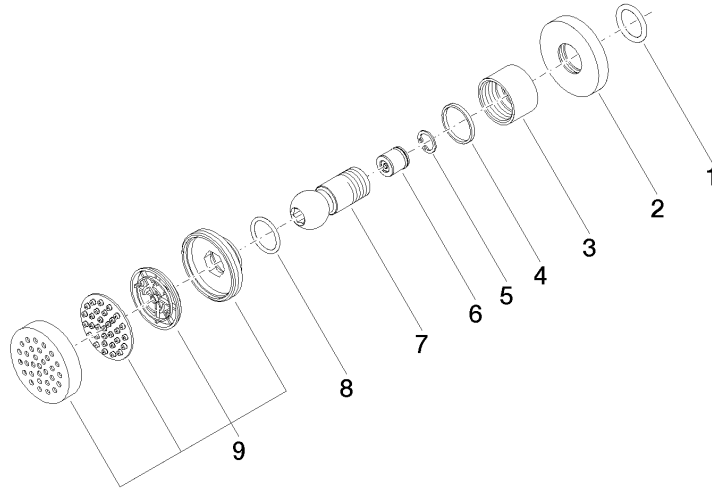

28 518 979

Product version from 4/1/2024