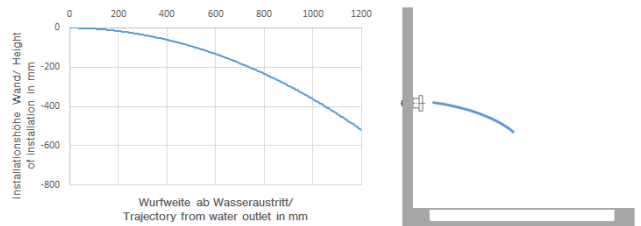

Body spray without volume control FlowReduce - Platinum

TARA

28 518 979

- spray head Ø 55mm
- ball-joint pivotable through 25° (in any direction)
- HORIZONTAL RAIN, max. flow rate 5 l/min (at 3 bar)
- with anti-scale system
- rosette Ø 55 mm
- 1/2" connection
- This product can help a building meet the requirements of Green Building Rating Systems, e.g. LEED®, BREEAM®, DGNB

Recommended miscellaneous

- Concealed wall elbow -** 35 085 970 90
- max. recess depth 163 mm
 - min. recess depth 90 mm

28 518 979

mm [inches]

Flow rate chart

Trajectory diagram

Codes & Standards

ASME A112.18.1