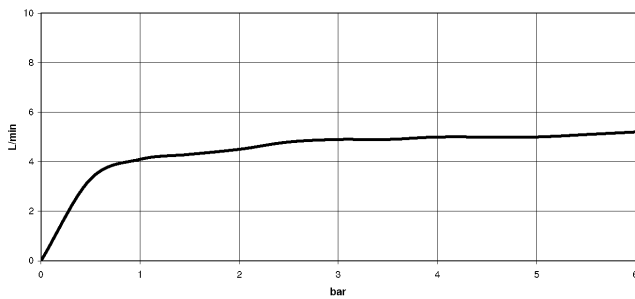

Body spray without volume control FlowReduce - Platinum

TARA

28 518 979

- spray head Ø 55mm
- ball-joint pivotable through 25° (in any direction)
- HORIZONTAL RAIN, max. flow rate 5 l/min (at 3 bar)
- with anti-scale system
- rosette Ø 55 mm
- 1/2" connection
- This product can help a building meet the requirements of Green Building Rating Systems, e.g. LEED®, BREEAM®, DGNB

Recommended miscellaneous

- Concealed wall elbow -** 35 085 970 90
- max. recess depth 163 mm
 - min. recess depth 90 mm

28 518 979

mm [inches]

Flow rate chart

Trajectory diagram

Codes & Standards

ASME A112.18.1