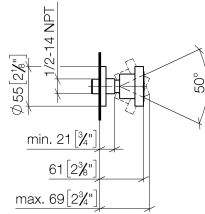

Body spray without volume control FlowReduce - Platinum

TARA

28 518 979

- spray head Ø 55mm
- ball-joint pivotable through 25° (in any direction)
- HORIZONTAL RAIN, max. flow rate 5 l/min (at 3 bar)
- with anti-scale system
- rosette Ø 55 mm
- 1/2" connection
- This product can help a building meet the requirements of Green Building Rating Systems, e.g. LEED®, BREEAM®, DGNB

Recommended miscellaneous

- Concealed wall elbow -** 35 085 970 90
- max. recess depth 163 mm
 - min. recess depth 90 mm

28 518 979

mm [inches]

Flow rate chart

Trajectory diagram

Codes & Standards

ASME A112.18.1